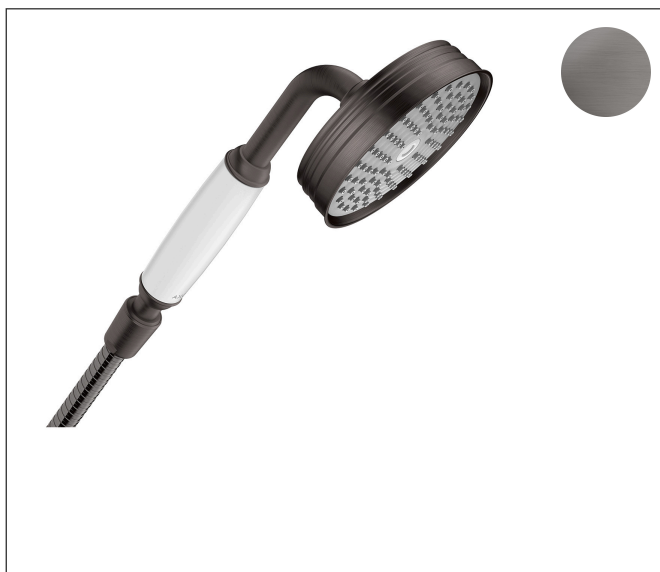

Brand AXOR
 Art. Name **AXOR Montreux** Handshower 100 1-Jet, 1.8 GPM
 Art. Nr. 04695340
 Surface brushed black chrome
 Pos. 1

Product Picture

Features

- Spray modes: RainAir
- 90 no-clog spray channels
- Flow: 1.8 GPM (6.8 L/Min)

Drawing

Technology

Spray Types