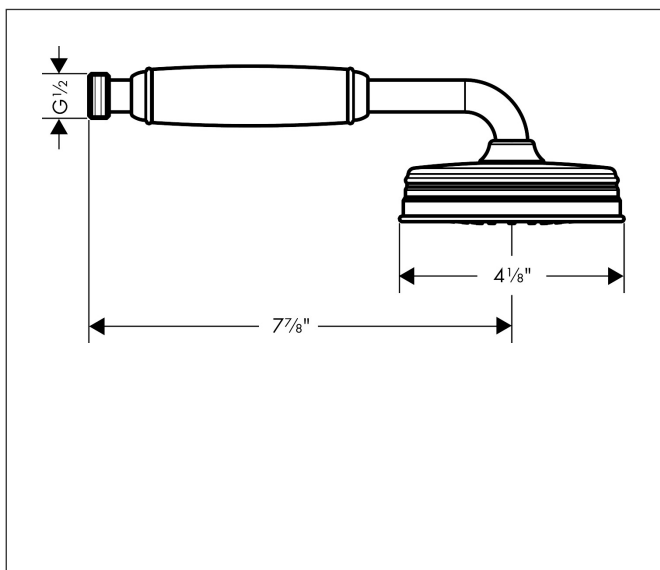

Brand AXOR
 Art. Name **AXOR Montreux** Handshower 100 1-Jet, 1.8 GPM
 Art. Nr. 04695340
 Surface brushed black chrome
 Pos. 1

Product Picture

Features

- Spray modes: RainAir
- 90 no-clog spray channels
- Flow: 1.8 GPM (6.8 L/Min)

Drawing

Technology

Spray Types