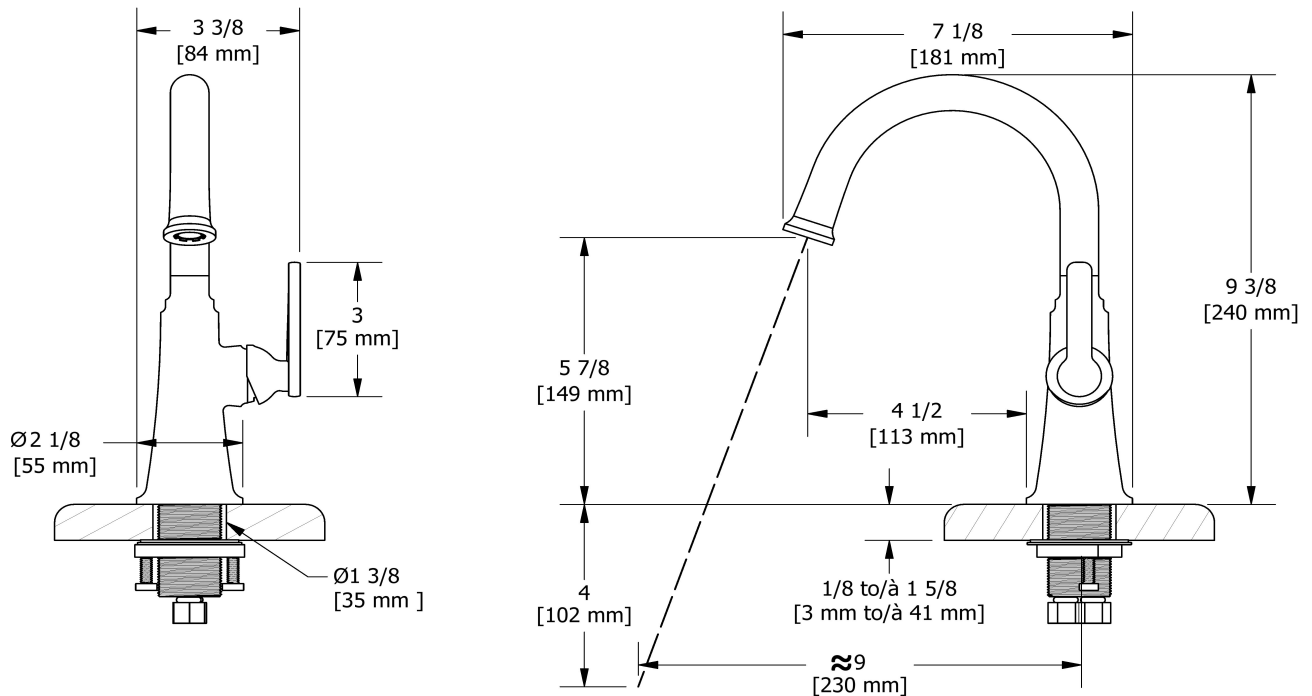

Certifications

- CSA B125.1
- NSF/ANSI standard 61 and 372
- ASME A112.18.1
- ADA

Sizes, models and finishes may differ from those presented.

Warranty

This **Riobel Inc.** product you have purchased carries a Limited Lifetime Warranty on the chrome, PVD finish, blacks and all working parts and is guaranteed from the initial purchase date against all manufacturing defects. All other finishes, including plastic components, are guaranteed for one year. All electric and/or electronic parts are covered by a 5-year limited warranty.

Customer Service

Ontario, West Canada : 888-287-5354 Quebec, Maritimes, United States : 866-473-8442

2020.11.06

RIBEL 2020.11.06