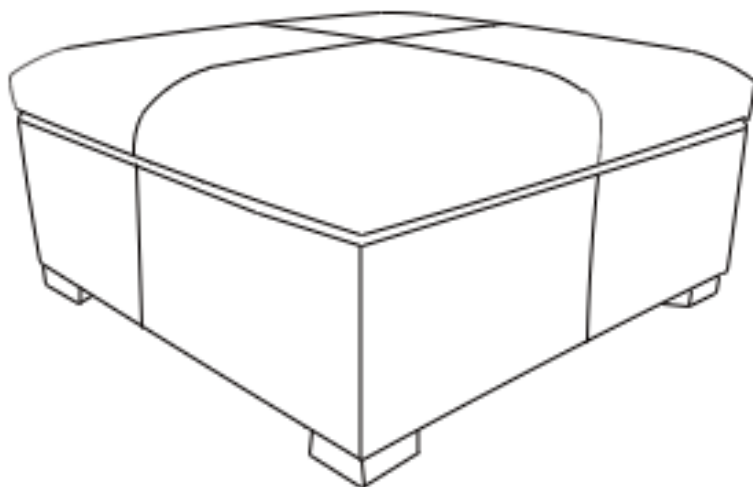

Step 2

I. Turn Ottoman right side up.