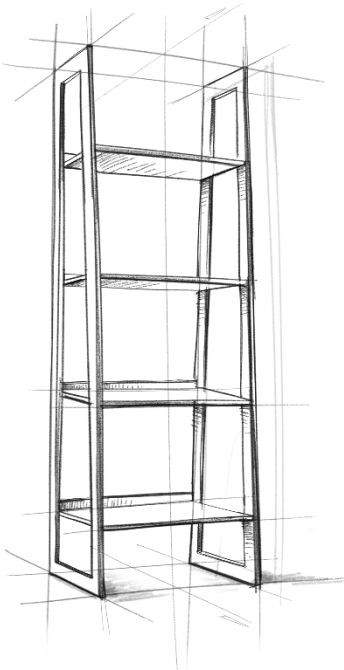

Share photos and get your cash back!

Send us images or share them on social and qualify for instant rewards. You may even receive store credit on your entire purchase!