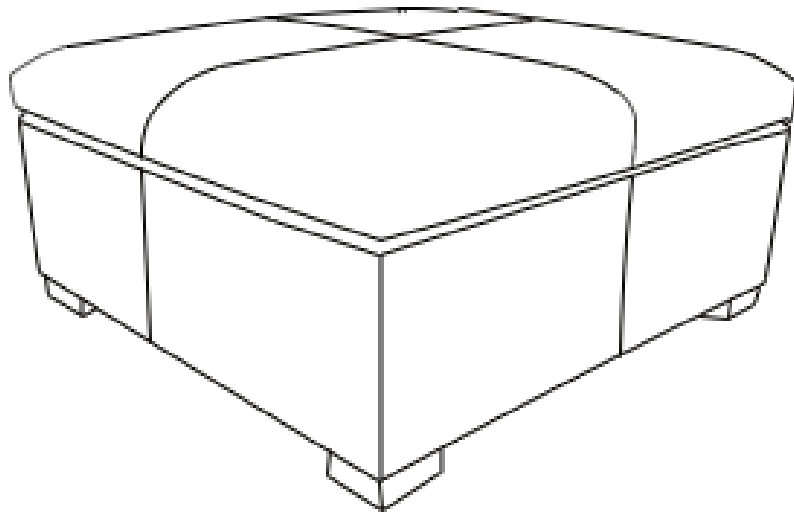

SIMPLIHOME®

Gabbie / Frankie / Muriel

Square Coffee Table Storage Ottoman

MODEL # AXCOT-GABSQ-DBR

brooklyn + max™ 

Wynden+Hall™
HOME DECOR

SIMPLIHOME®

Great quality is a right.