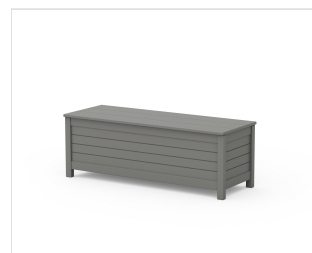

POLYWOOD®

Sustainable Outdoor Furniture

CLIMATETUFF™
MATERIALS

COLORSTAY™
TECHNOLOGY

MADE IN
THE USA

CONSCIOUSLY
CRAFTED

48" Nautical Straight Double Planter Storage Bench Set- Large

BRAND | POLYWOOD®

COLLECTION | Nautical

SKU | PWS2970-1

SET WEIGHT + DIMENSIONS

Overall Set Weight	127.5 lbs
Recommended Minimum Space (Based on pictured configuration)	93.0" W x 21.0" H x 93.0" D

INDIVIDUAL ITEM DIMENSIONS

Qty	NAME	SKU	DIMENSIONS (W x H x D)
2	Nautical 48" Storage Bench	BNS482	48.25" x 17.03" x 17.58"
3	Nautical Large Square Planter Box	6321S	21.53" x 21.0" x 20.73"
4	Modular Planter Connection Block	P15675	1.5" x 4.0" x 12.5"