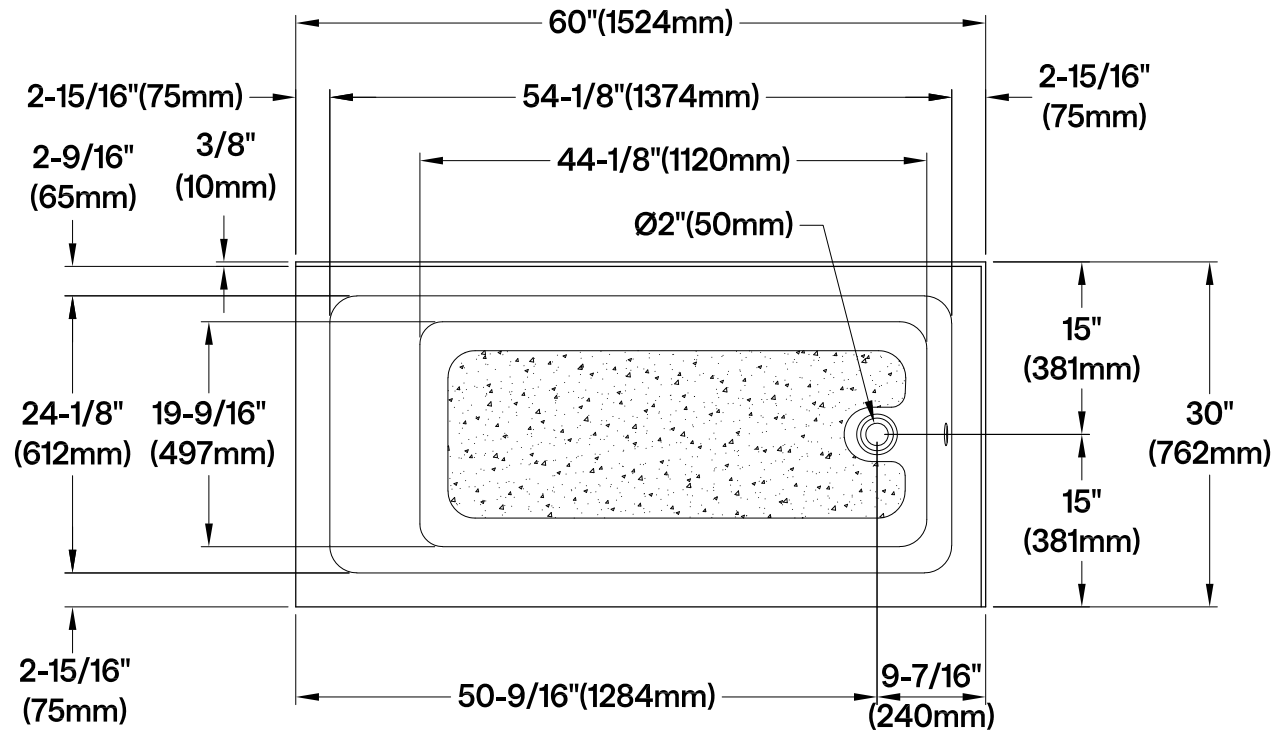

## 60" Acrylic Anti-Skid Alcove Tub with Corner Apron, Right Hand Drain Hole

**M10 x 46 (5 pcs)**

**Drain Hole Size  
(Scale 3:1)**