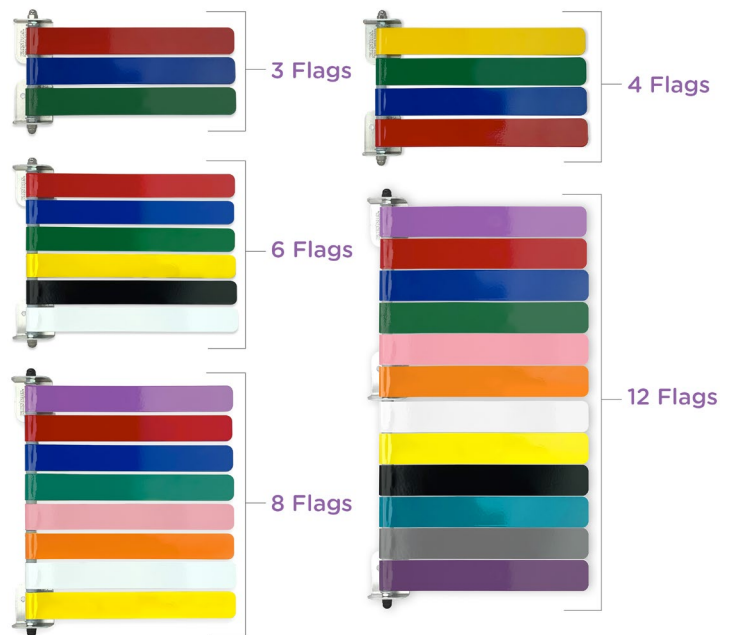

Exam Room Flags

Enhance Your Communication

Carstens exam room flags are a simple and cost-effective way to instantly improve the efficiency and accuracy of vital communications in any facility.

Product Dimensions	3 Flag | L8.375" x W.875" x H 4.625" 4 Flag | L8.375" x W.875" x H 5.75" 6 Flag | L8.375" x W.875" x H8" 8 Flag | L8.375" x W.875" x H10" 12 Flag | L8.375" x W.875" x H14.5"
Product Weight	3 Flag | .45 lbs 4 Flag | .564 lbs 6 Flag | .8 lbs 8 Flag | 1.05 lbs 12 Flag | 1.55 lbs
Finish	Powder-coated
Material	18 gauge steel
Warranty	3-year limited
Flag Colors	Standard or custom
Mounting	Mounting screws are not included. To install, simply position the flag unit on your wall, mark the holes and use #8 - #10 screws anchored into the wall to mount. (Due to the various types of wall construction, we recommend getting approval on hardware and installation method from a construction professional.)

Available in: