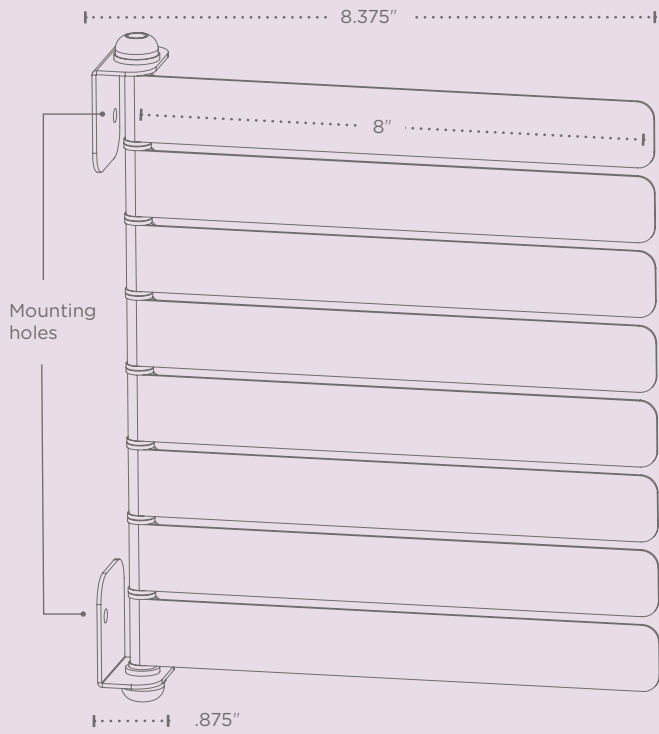

12 vibrant color options
Up to 18 characters white or black text

Exam Room Flags

Enhance Your Communication

Carstens exam room flags are a simple and cost-effective way to instantly improve the efficiency and accuracy of vital communications in any facility.

Product Dimensions	3 Flag | L8.375" x W.875" x H 4.625" 4 Flag | L8.375" x W.875" x H 5.75" 6 Flag | L8.375" x W.875" x H8" 8 Flag | L8.375" x W.875" x H10" 12 Flag | L8.375" x W.875" x H14.5"
Product Weight	3 Flag | .45 lbs 4 Flag | .564 lbs 6 Flag | .8 lbs 8 Flag | 1.05 lbs 12 Flag | 1.55 lbs
Finish	Powder-coated
Material	18 gauge steel
Warranty	3-year limited
Flag Colors	Standard or custom
Mounting	Mounting screws are not included. To install, simply position the flag unit on your wall, mark the holes and use #8 - #10 screws anchored into the wall to mount. (Due to the various types of wall construction, we recommend getting approval on hardware and installation method from a construction professional.)

Available in:

[Click to buy now from Carstens.com](https://www.carstens.com)

MADE IN AMERICA
OF U.S. AND IMPORTED PARTS

For more information:
800.782.1524 / sales@carstens.com
©Carstens, Inc. 03.2022
Literature made in the USA.
Content subject to change.