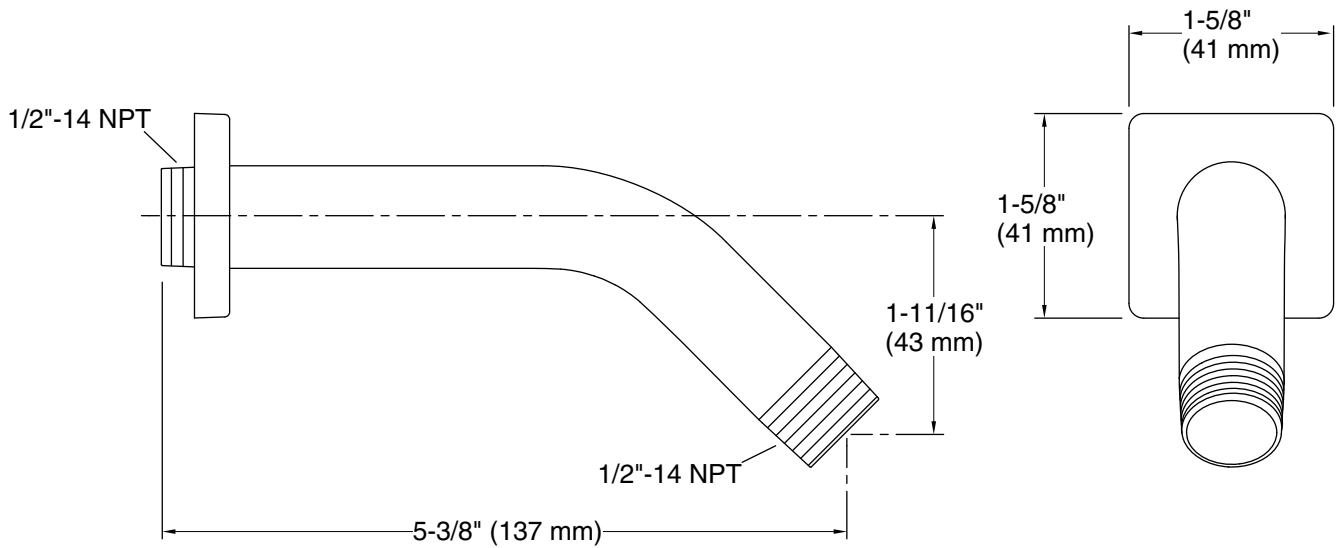

Features

- 1/2" NPT connection
- Coordinates with other products in the Honesty collection
- 5-3/4" x 5-1/3" x 2-11/16"

Material

- Brass

Codes/Standards

None Applicable

KOHLER® Faucet Lifetime Limited Warranty

Technical Information

All product dimensions are nominal.

Spout:

Notes

Install this product according to the installation instructions.