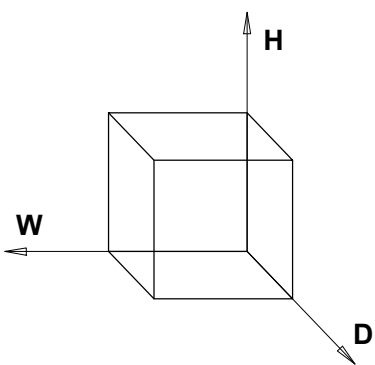

Kelsey Large Bookshelf

Net Weight: 80.3 lbs/ 36.5 Kg