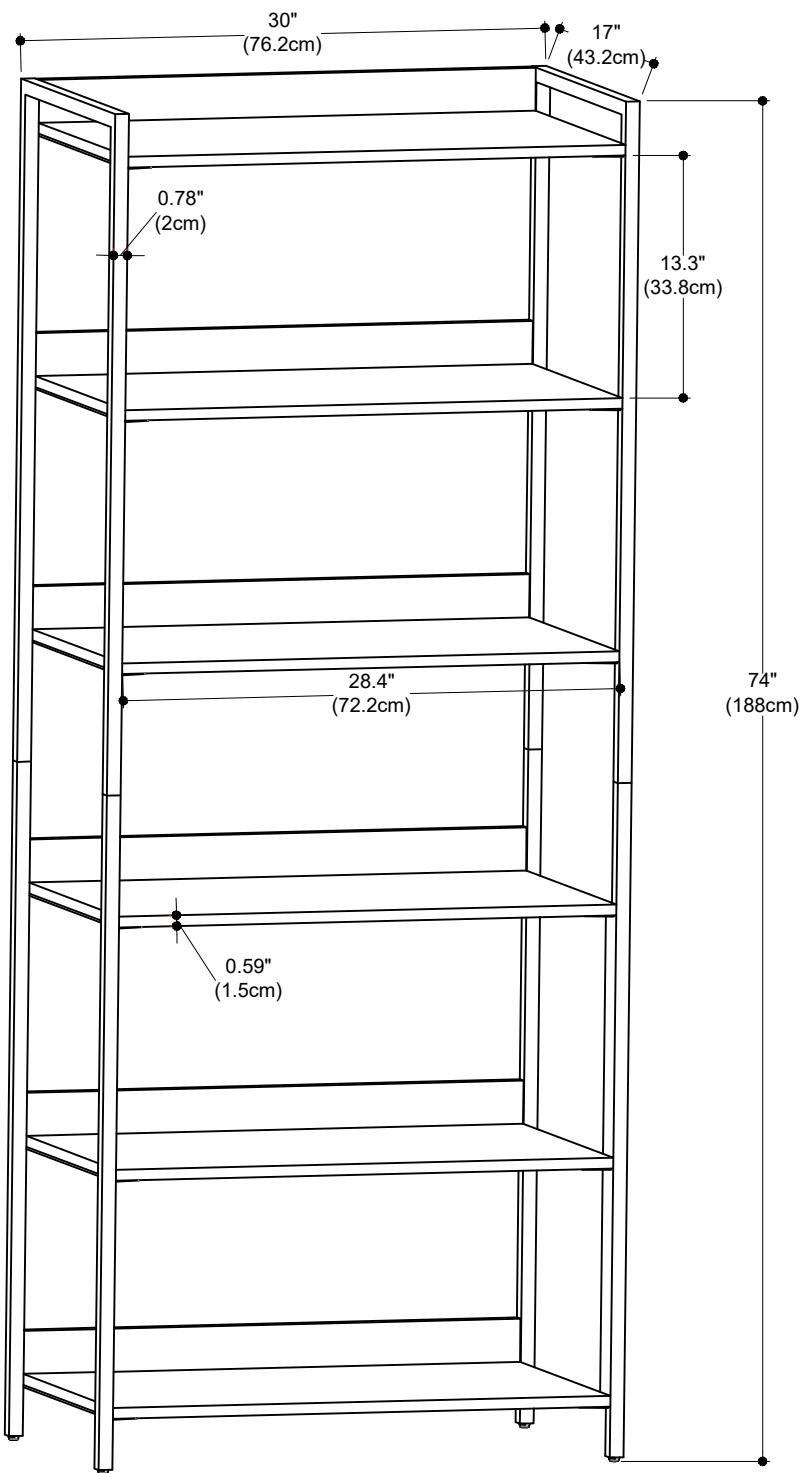

Kelsey Large Bookshelf

Net Weight: 80.3 lbs/ 36.5 Kg