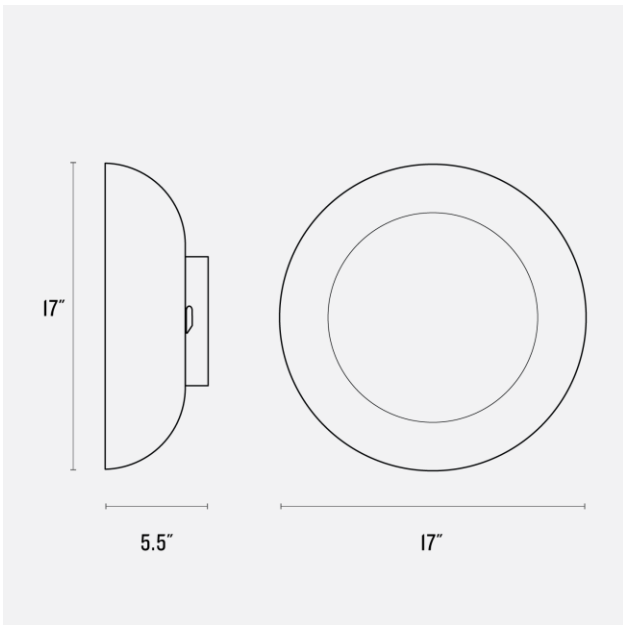

SCHOOLHOUSE

Ray Sconce

Application: Wall Sconce

Product Origin: Processed and assembled in Portland, Oregon using ethically-sourced domestic and global components.

UL Listed: Yes

Max Wattage: 3 Sockets - 40 W each

Location Rating: Damp

Dimensions:

Diameter: 17"

Projection: 5.5"

Canopy Width: 7.25"

Materials: Brass or Steel (Colors), Glass

Details: Includes 3 A19 Matte Porcelain LED Bulb

One year guarantee