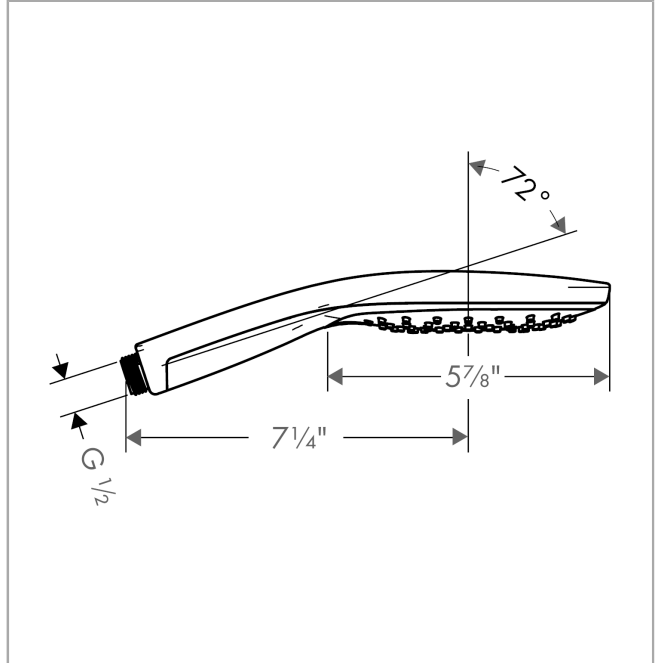

**Raindance Select S
Handshower 150 3-Jet, 2.5 GPM**

Finishes : **brushed nickel** Part no. : **28588821**

Description

Features

- Select button for comfortable alternation of spray modes
- 81 no-clog spray channels
- Spray modes: RainAir, Mix, CaresseAir
- Flow: 2.5 GPM (9.5 L/Min)
- The adjustable handshower holder on this model should not be used with a handshower with a spray face larger than 125 mm (5") in diameter
- Easy-to-clean white spray face

Item details

List Price \$ 235.00

Technology

Compliance

Product image

Scale drawing

Raindance Select S
Handshower 150 3-Jet, 2.5 GPM
Finishes : **brushed nickel** Part no. : **28588821**

Exploded drawing

Year of production: >12/13

Raindance Select S
Handshower 150 3-Jet, 2.5 GPM
 Finishes : **brushed nickel** Part no. : **28588821**

Spare parts list

Year of production: >12/13

Pos.	Description	Part no.	Price	PU
1	filter packing	94246000	-	1