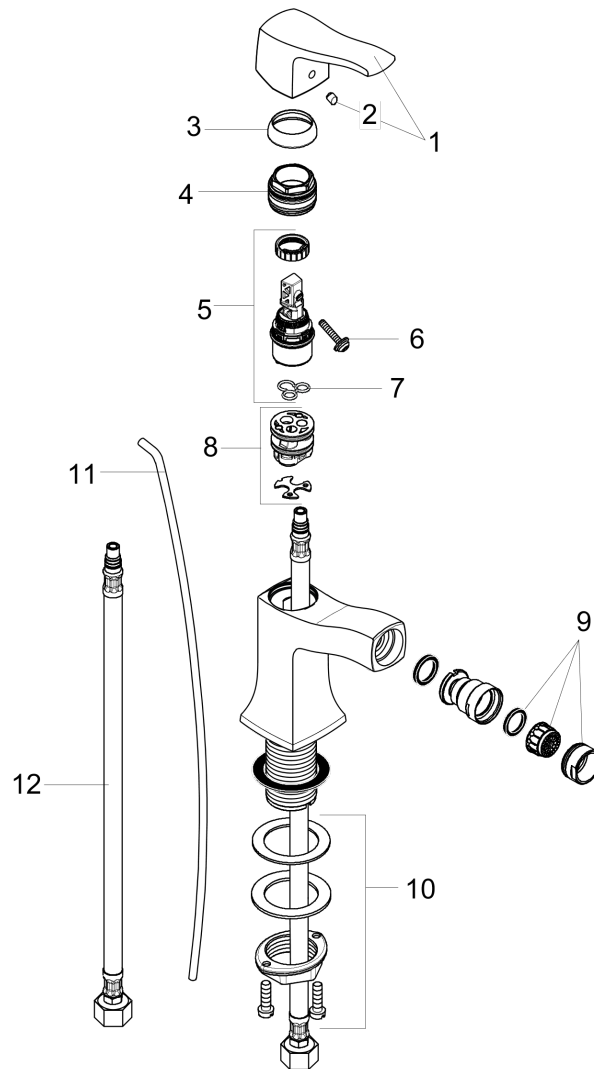

Metris C
Single-Hole Bidet Faucet
 Finishes : **chrome** Part no. : **31275001**

Description

Features

- Pivoting aerator
- Ceramic cartridge
- Includes pop-up drain

Item details

List Price \$ 377.00

Compliance

Product image

Scale drawing

Metris C
Single-Hole Bidet Faucet
 Finishes : **chrome** Part no. : **31275001**

Exploded drawing

Year of production: >04/09

Metris C**Single-Hole Bidet Faucet**Finishes : **chrome** Part no. : **31275001****Spare parts list**

Year of production: >04/09

Pos.	Description	Part no.	Price	PU
1	handle	31291000	-	1
2	screw cover	96338000	-	1
3	flange	98863000	-	1
4	nut	98864000	-	1
5	cartridge, assy	97685000	-	1
6	locking screw for handle	95140000	-	1
7	seal	98865000	-	1
8	adapter for cartridge	98866000	-	1
9	aerator M24x1 (7 l/min)	13085000	-	1
10	fixing set (Ø 32)	13961000	-	1
11	pull rod	96657000	-	1
12	connection hose 18½" M8x0,75 3/8"	96321001	-	1
a	ball joint	92036000	-	1
b	pop up waste	88509000	-	1
c	fixation extension 35 mm	13898000	-	1