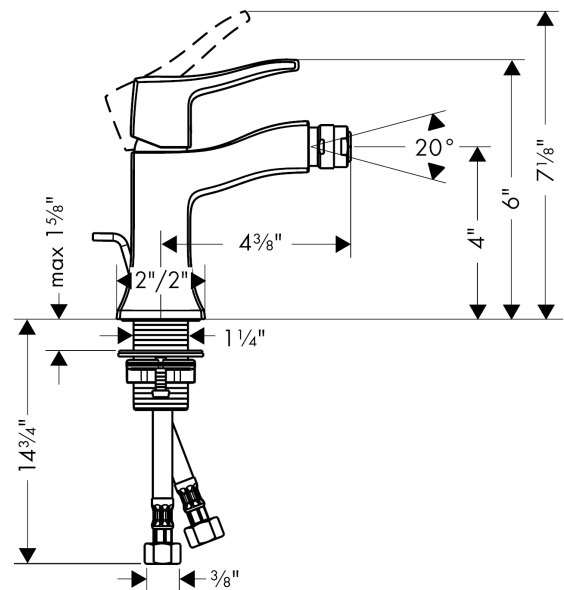

Metris C
Single-Hole Bidet Faucet
 Finishes : **chrome** Part no. : **31275001**

Description

Features

- Pivoting aerator
- Ceramic cartridge
- Includes pop-up drain

Item details

List Price \$ 377.00

Compliance

Product image

Scale drawing

Metris C
Single-Hole Bidet Faucet
 Finishes : **chrome** Part no. : **31275001**

Exploded drawing

Year of production: >04/09

Metris C**Single-Hole Bidet Faucet**Finishes : **chrome** Part no. : **31275001****Spare parts list**

Year of production: >04/09

Pos.	Description	Part no.	Price	PU
1	handle	31291000	-	1
2	screw cover	96338000	-	1
3	flange	98863000	-	1
4	nut	98864000	-	1
5	cartridge, assy	97685000	-	1
6	locking screw for handle	95140000	-	1
7	seal	98865000	-	1
8	adapter for cartridge	98866000	-	1
9	aerator M24x1 (7 l/min)	13085000	-	1
10	fixing set (Ø 32)	13961000	-	1
11	pull rod	96657000	-	1
12	connection hose 18½" M8x0,75 3/8"	96321001	-	1
a	ball joint	92036000	-	1
b	pop up waste	88509000	-	1
c	fixation extension 35 mm	13898000	-	1