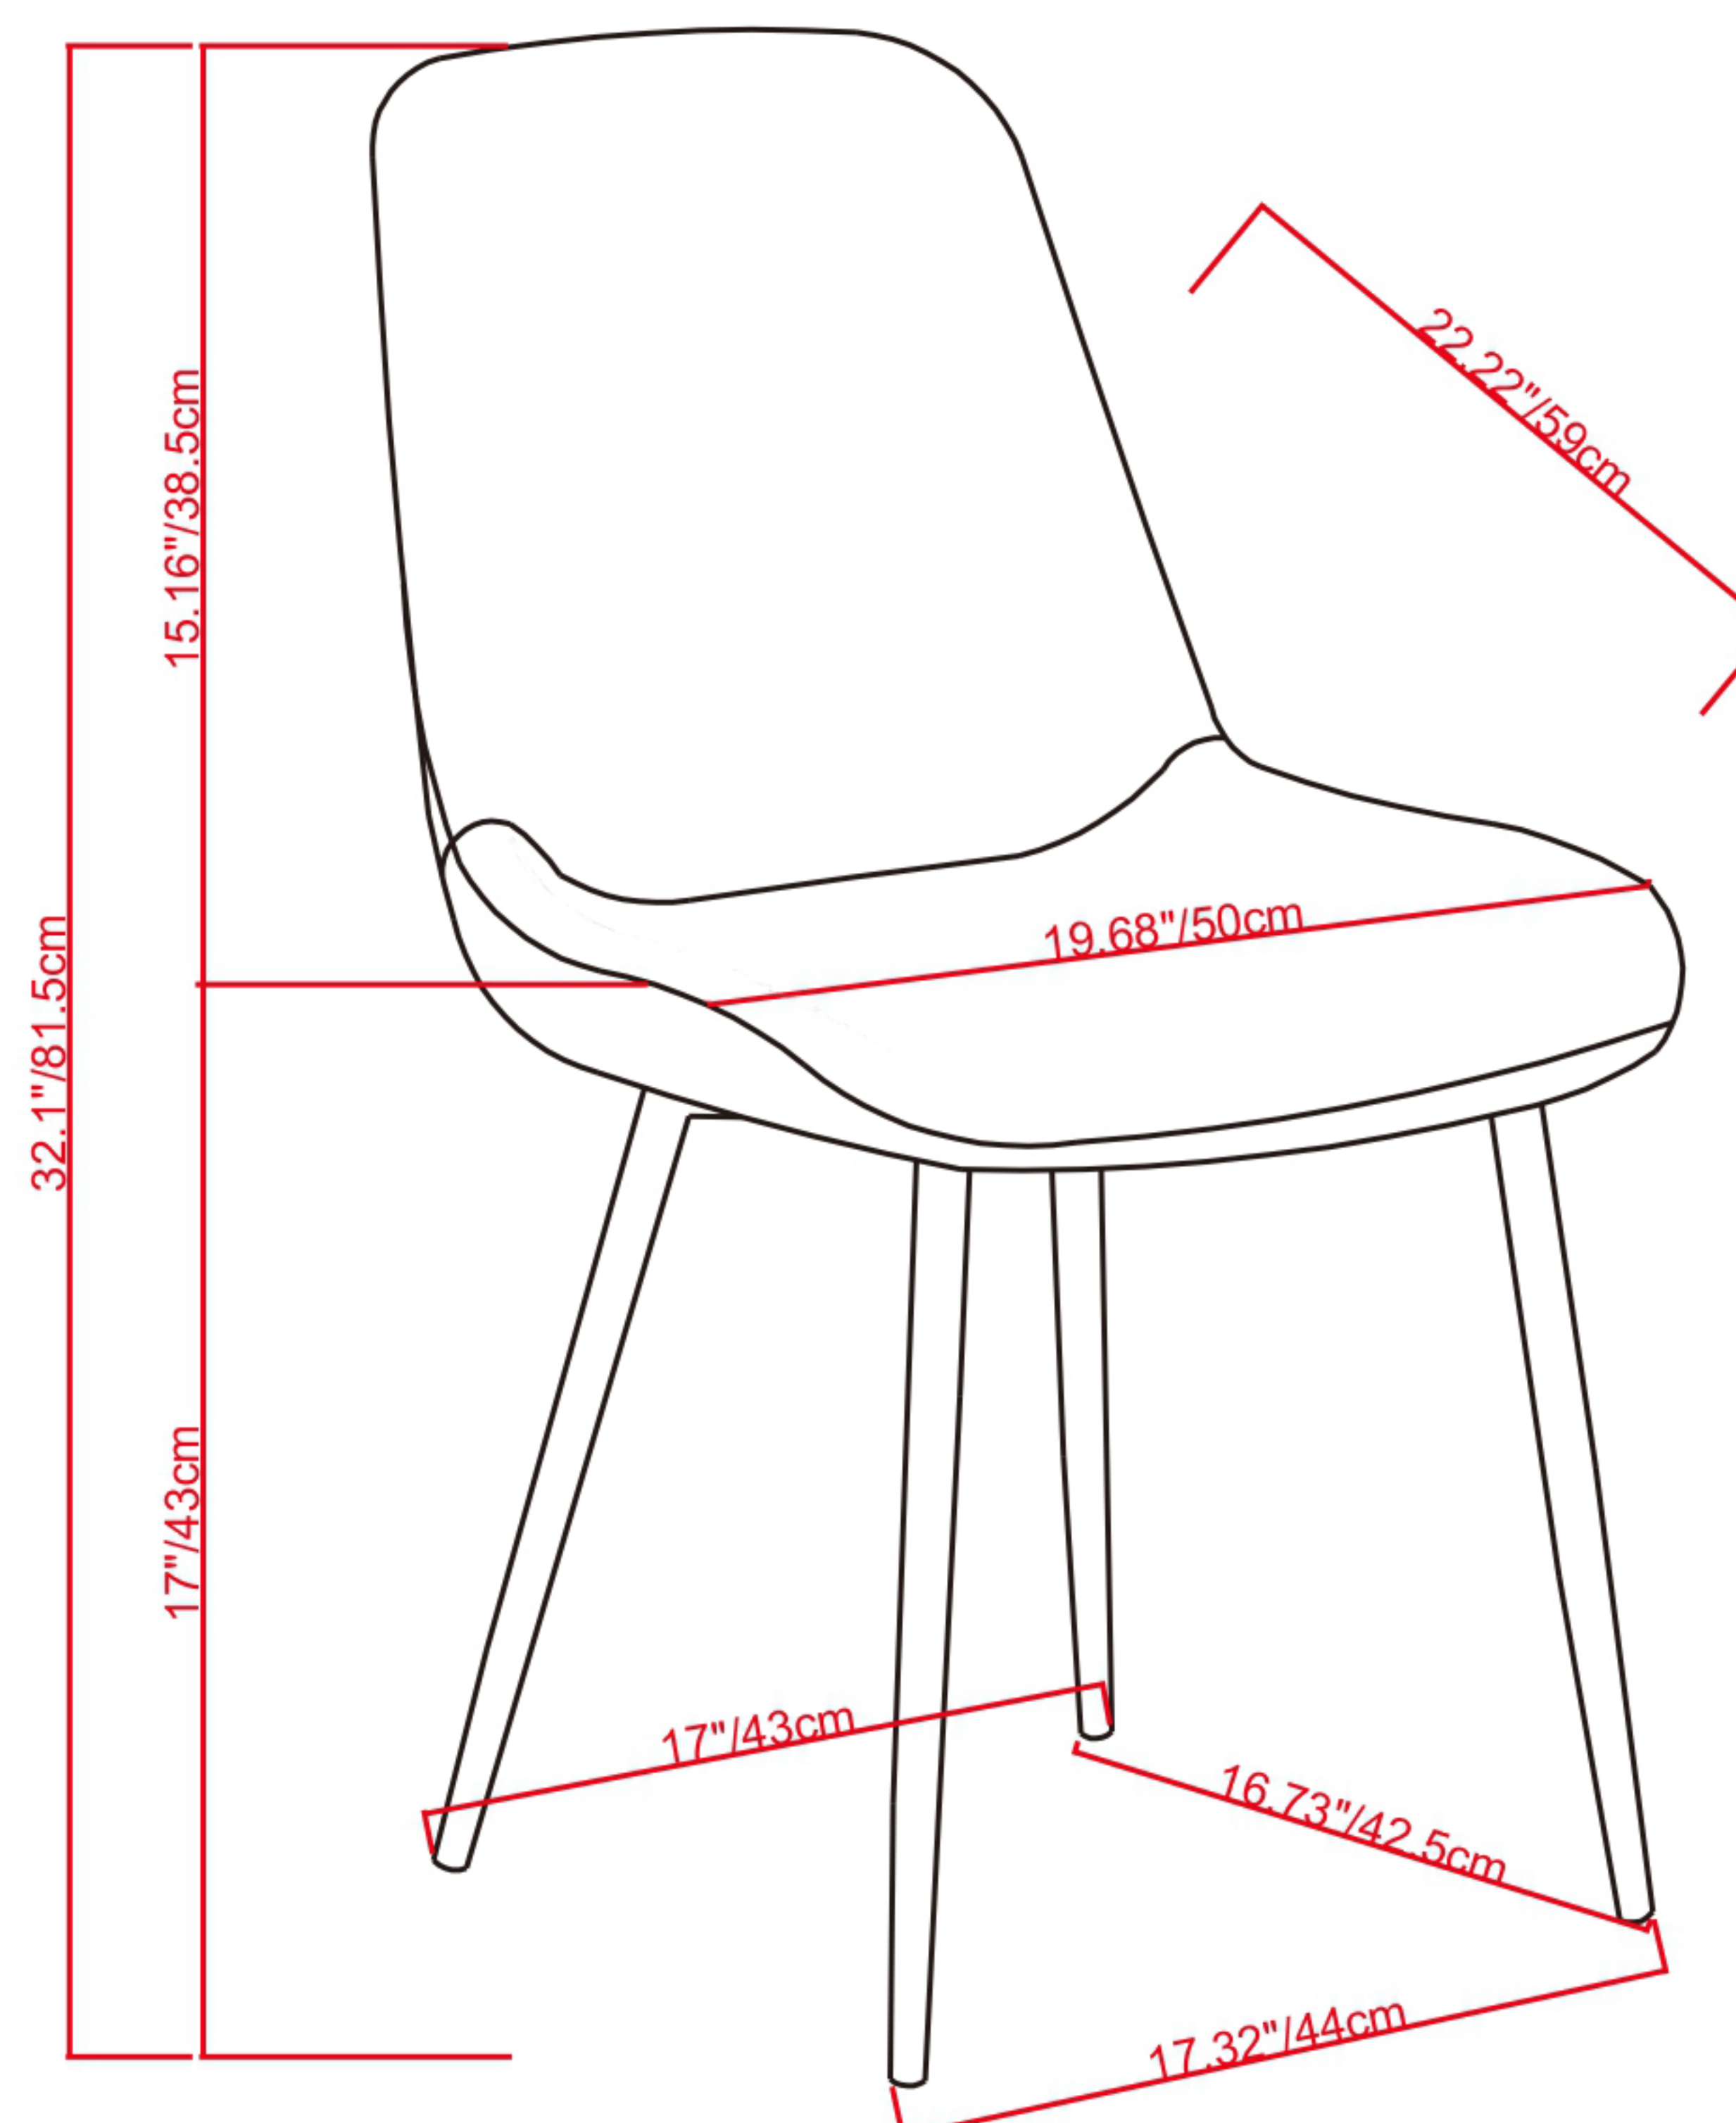

Net Weight- 99.8 (lbs)

Net Weight: 5.65kgs