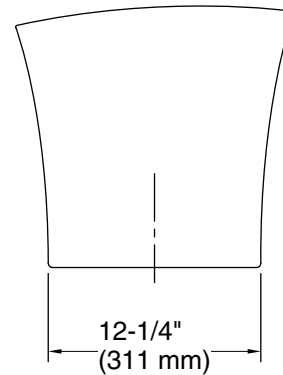

Color tiles intended for reference only.

Color	Code	Description
	0	White
	96	Biscuit
	7	Black Black™

1-800-4KOHLER (1-800-456-4537)

Kohler Co. reserves the right to make revisions without notice to product specifications.

For the most current Specification Sheet, go to www.kohler.com USA or www.kohler.ca Canada

10-31-2024 22:18 - US/CA

THE BOLD LOOK
OF **KOHLER**®

Technical Information

All product dimensions are nominal.

Basin configuration: Single Bowl