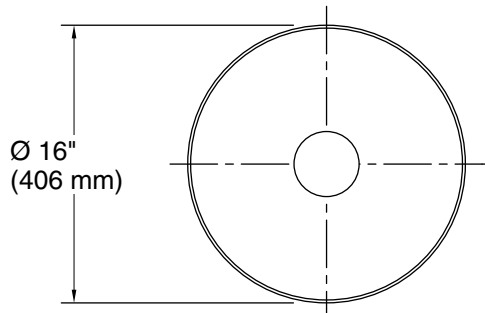

Color tiles intended for reference only.

Color	Code	Description
	0	White
	96	Biscuit
	7	Black Black™

1-800-4KOHLER (1-800-456-4537)

Kohler Co. reserves the right to make revisions without notice to product specifications.

For the most current Specification Sheet, go to www.kohler.com USA or www.kohler.ca Canada

10-31-2024 22:18 - US/CA

THE BOLD LOOK
OF **KOHLER**®

Technical Information

All product dimensions are nominal.

Basin configuration: Single Bowl