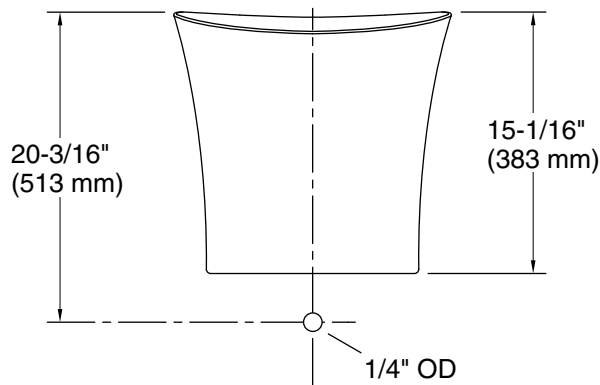

Color tiles intended for reference only.

Color	Code	Description
	0	White
	96	Biscuit
	7	Black Black™

1-800-4KOHLER (1-800-456-4537)

Kohler Co. reserves the right to make revisions without notice to product specifications.

For the most current Specification Sheet, go to www.kohler.com USA or www.kohler.ca Canada

10-31-2024 22:18 - US/CA

THE BOLD LOOK
OF **KOHLER**®

Technical Information

All product dimensions are nominal.

Basin configuration: Single Bowl