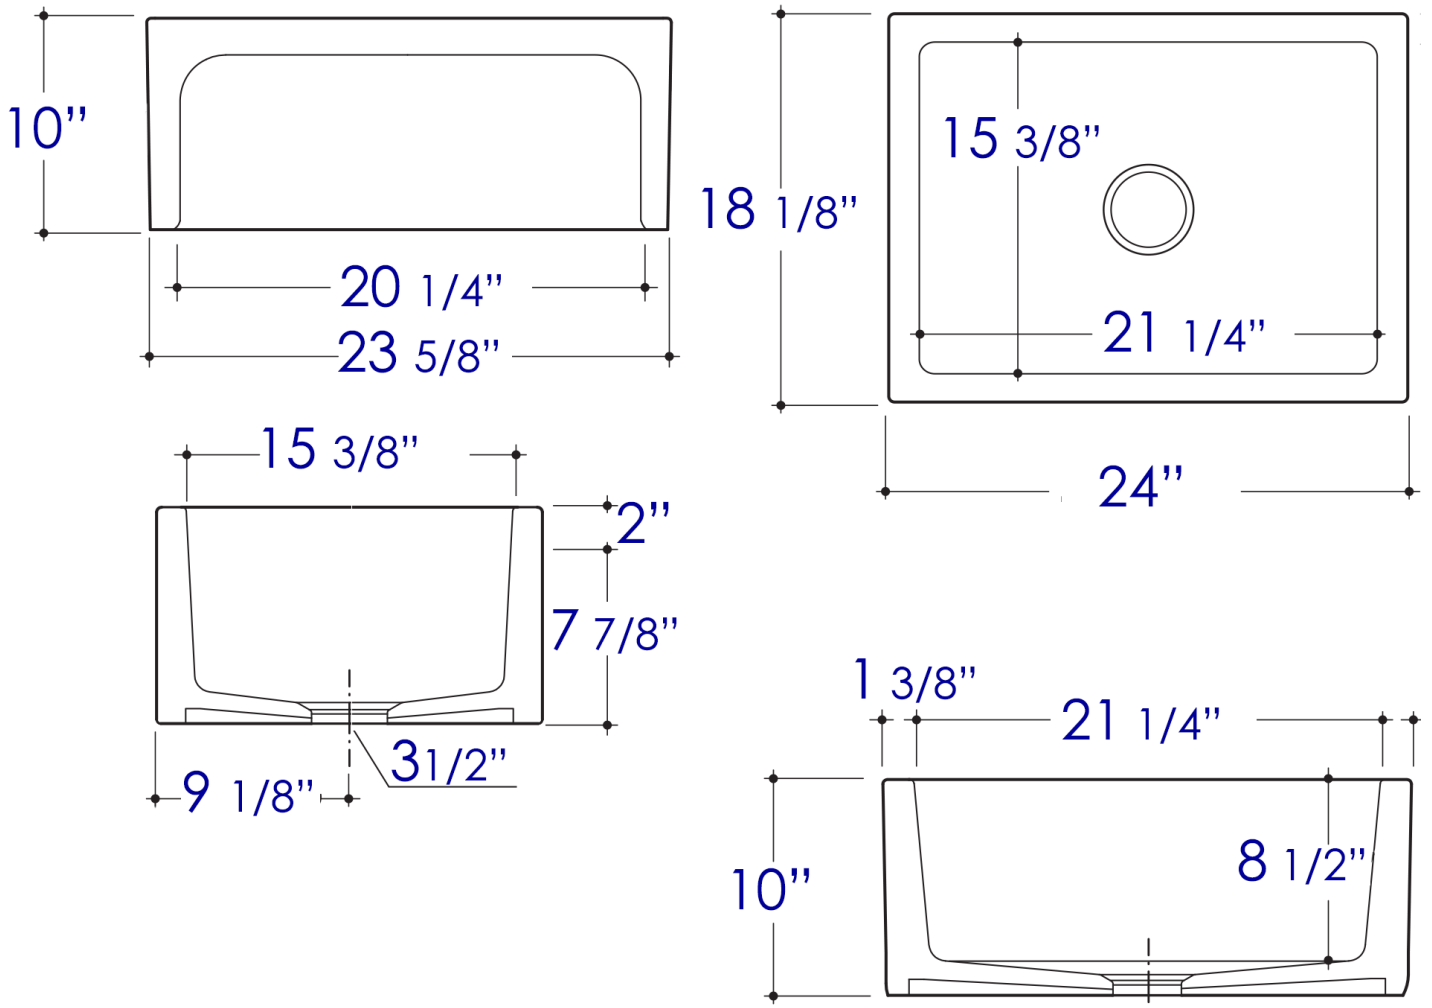

AB2418ARCH

24" Arched Apron Thick Wall Fireclay Farm Sink

Note: All product dimensions are approximate and should be verified on site prior to installation.
Visit www.ALFIbrand.com for more information.