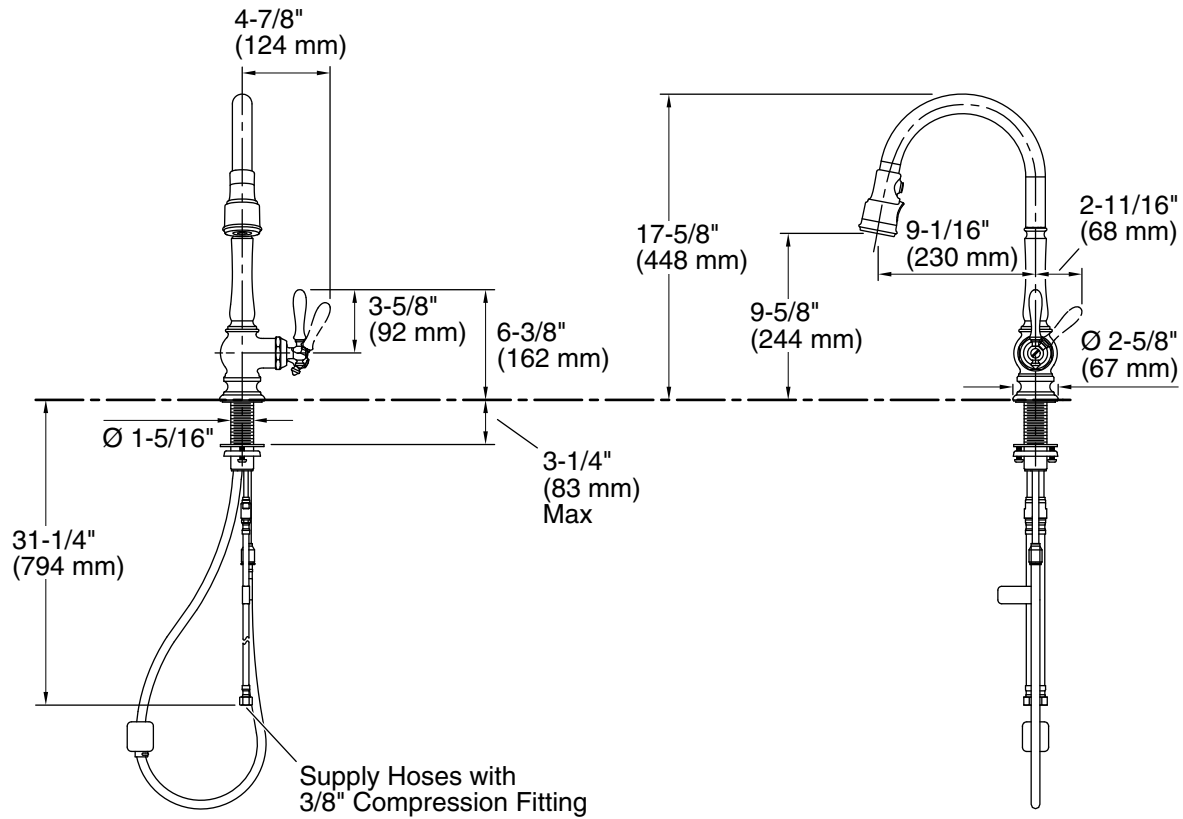

Adapters, Rough-in and Extension Kits

1012715 Range: 3-1/4" (83 mm) - 5-3/8" (137 mm)

Optional Products/Accessories

K-99272 Three-Hole Kitchen Faucet Escutcheon

ADA

CSA B651

Codes/Standards

ASME A112.18.1/CSA B125.1
NSF/ANSI/CAN 61
NSF/ANSI/CAN 372
DOE - Energy Policy Act 1992
California Energy Commission (CEC)
ADA
ICC/ANSI A117.1
CSA B651

Technical Information

All product dimensions are nominal.

Faucet flow rate: 1.5 gal/min (5.7 l/min)

Spout:

Spout reach: 9-1/16" (231 mm)

Notes

Install this product according to the installation guide.

Meets all local plumbing codes for backflow prevention requirements.