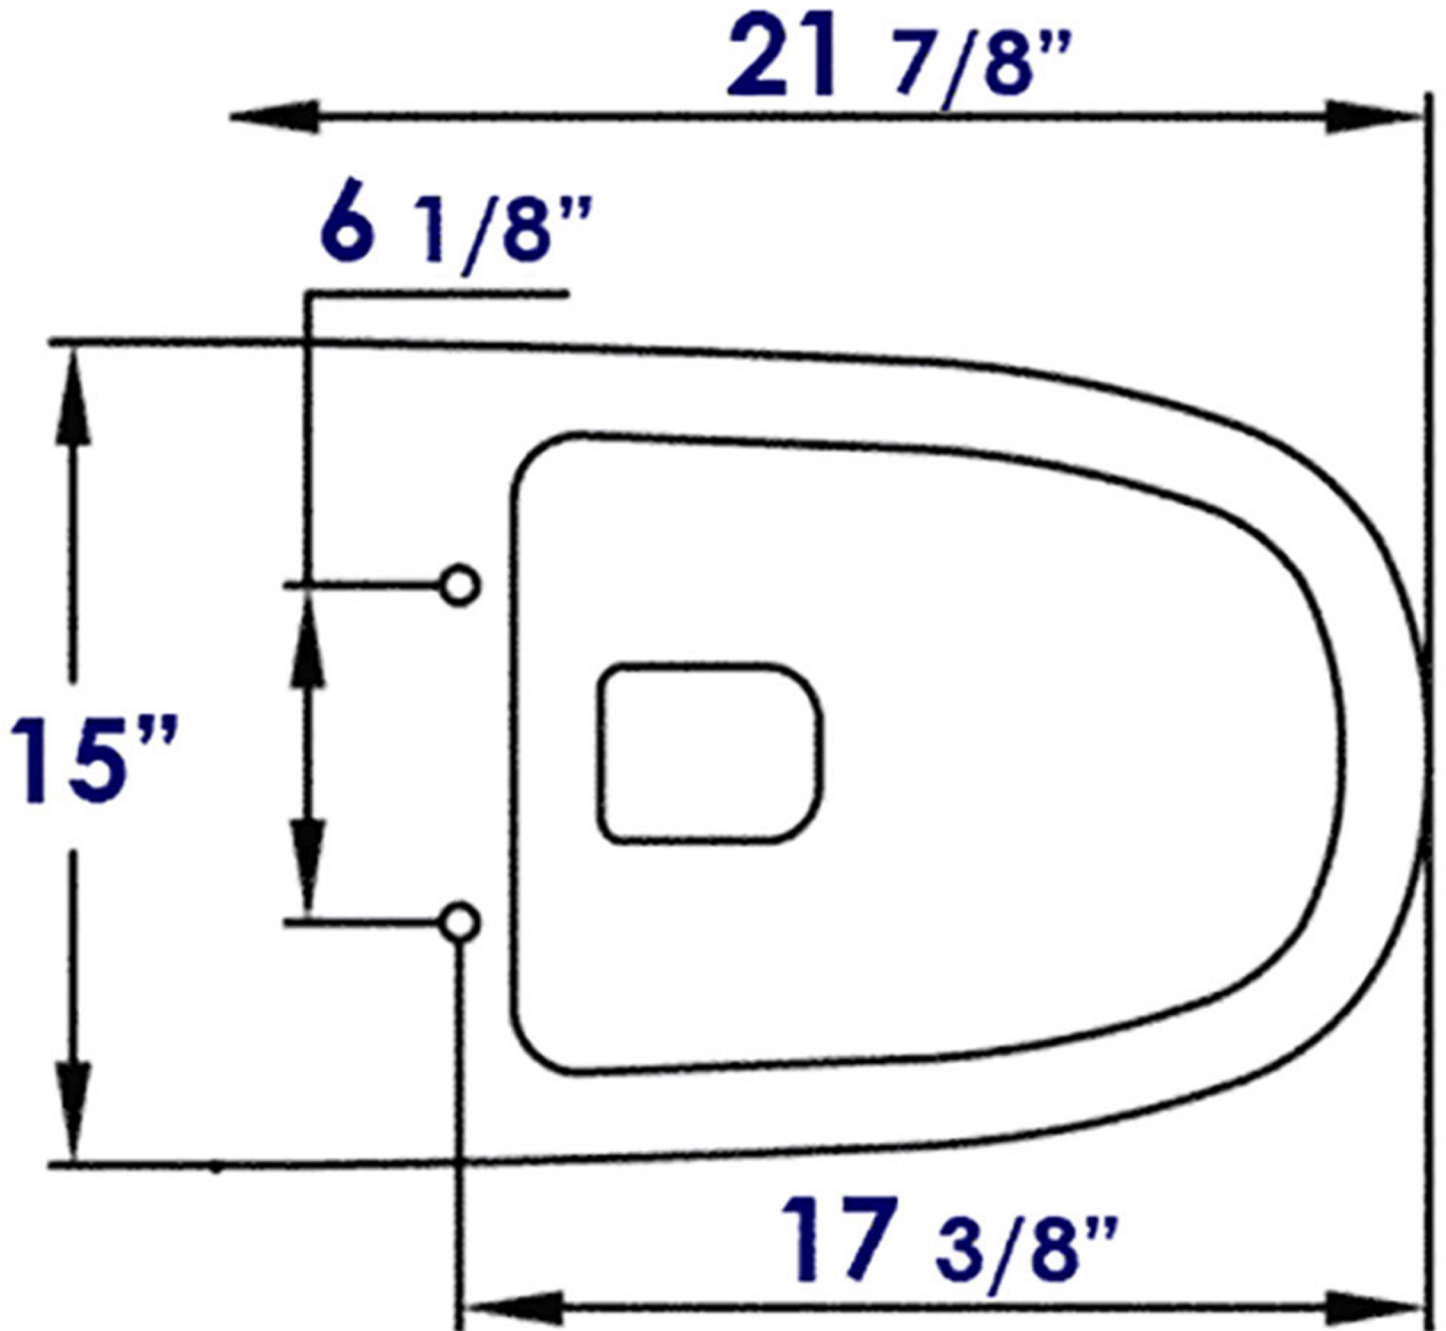

**R-332SEAT**

Replacement Soft Closing Toilet Seat for WD332

**EAGO** USA

**Note:** All product dimensions are approximate and should be verified on site prior to installation.  
Visit [www.EAGOUSA.com](http://www.EAGOUSA.com) for more information.