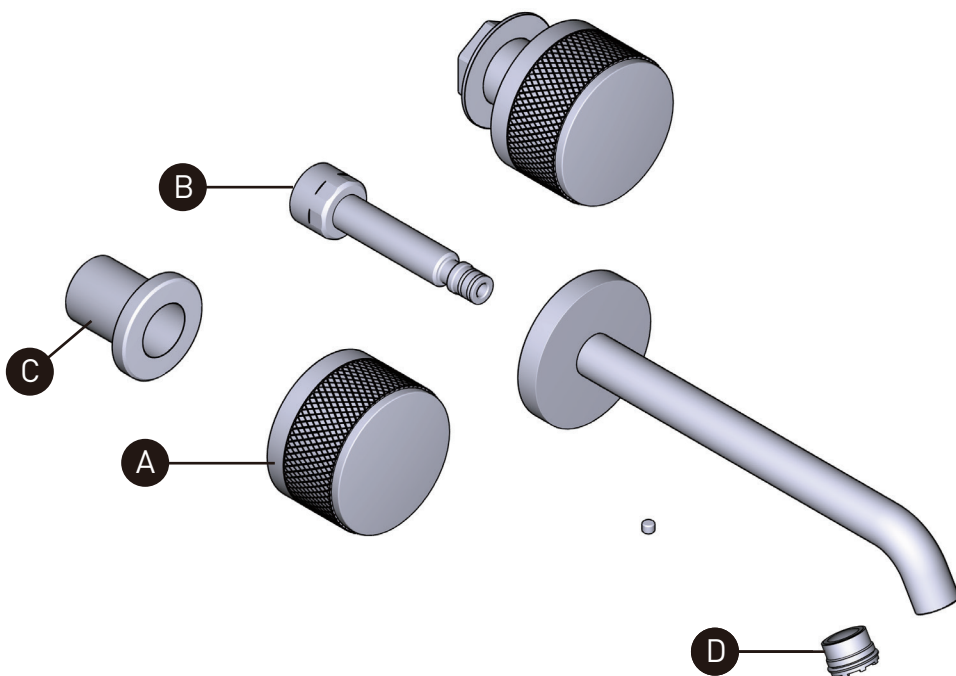

## ILLUSTRATED PARTS

ORDER BY PART NUMBER

### TAM08W3IW

Amahle™ Wall Mount  
Lavatory Faucet Trim

Rough valve sold separately – RH08W

ID	Kit Number	Finish
A	KT219	See below
B	KT204	N/A
C	KT217	N/A
D	KT202	N/A