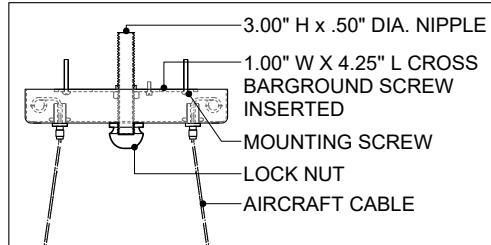

29.50" DIA. BODY
 6.00" DIA. CANOPY
 1.00" W X 4.25" L
 CROSS BAR

TOP VIEW

CANOPY DETAIL

FRONT VIEW

CURREY & COMPANY