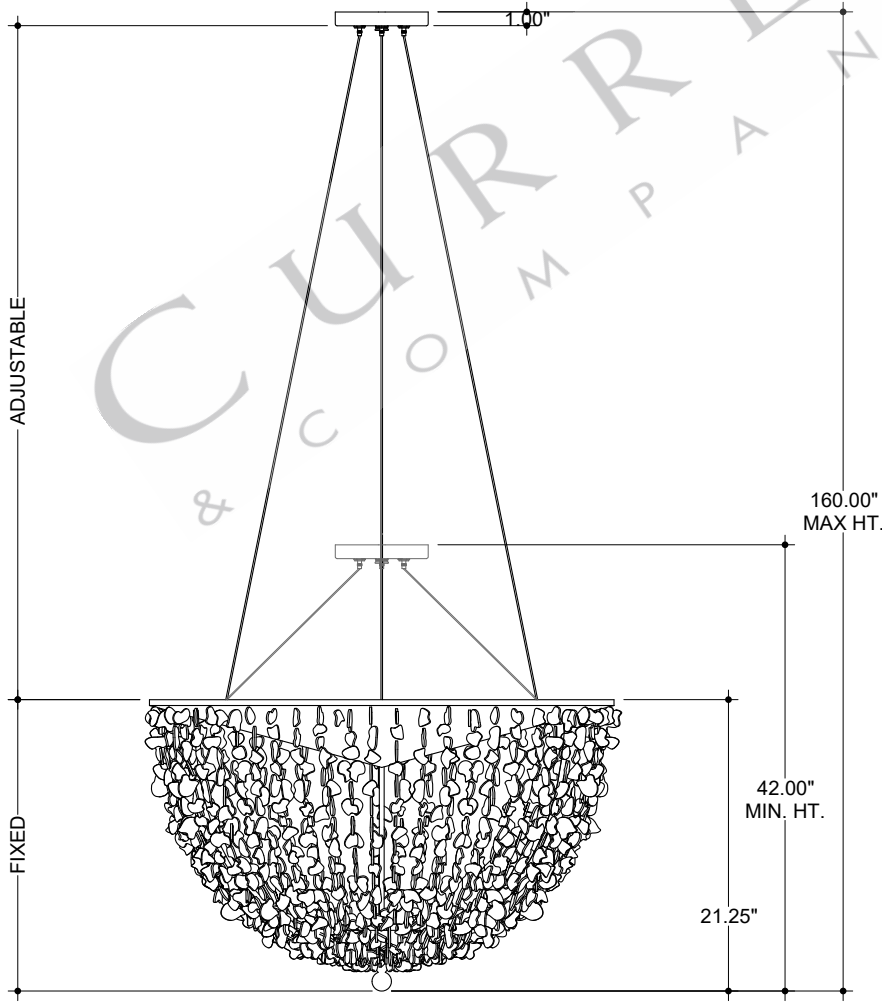

29.50" DIA. BODY
 6.00" DIA. CANOPY
 1.00" W X 4.25" L
 CROSS BAR

TOP VIEW

CANOPY DETAIL

FRONT VIEW

CURREY & COMPANY