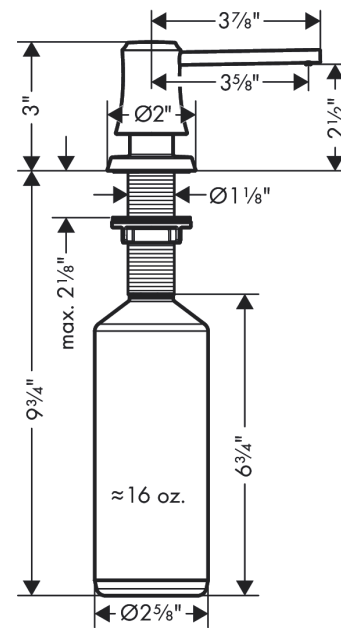

**Joleena**  
**Soap Dispenser**  
 Finishes : **polished nickel**    Part no. : **04796830**

**Description**

**Features**

- Metal
- Bottle capacity 16 oz

**Item details**

List Price \$ 60.00

**Compliance**

**Product image**

**Scale drawing**

**Joleena  
Soap Dispenser**

Finishes : **polished nickel** Part no. : **04796830**

**Exploded drawing**

Year of production: >09/19

**Joleena**  
**Soap Dispenser**  
 Finishes : **polished nickel**    Part no. : **04796830**

**Spare parts list**

Year of production: >**09/19**

<b>Pos.</b>	<b>Description</b>	<b>Part no.</b>	<b>Price</b>	<b>PU</b>
1	pump	93535830	-	1
3	bottle for lotion dispenser	93278000	-	1