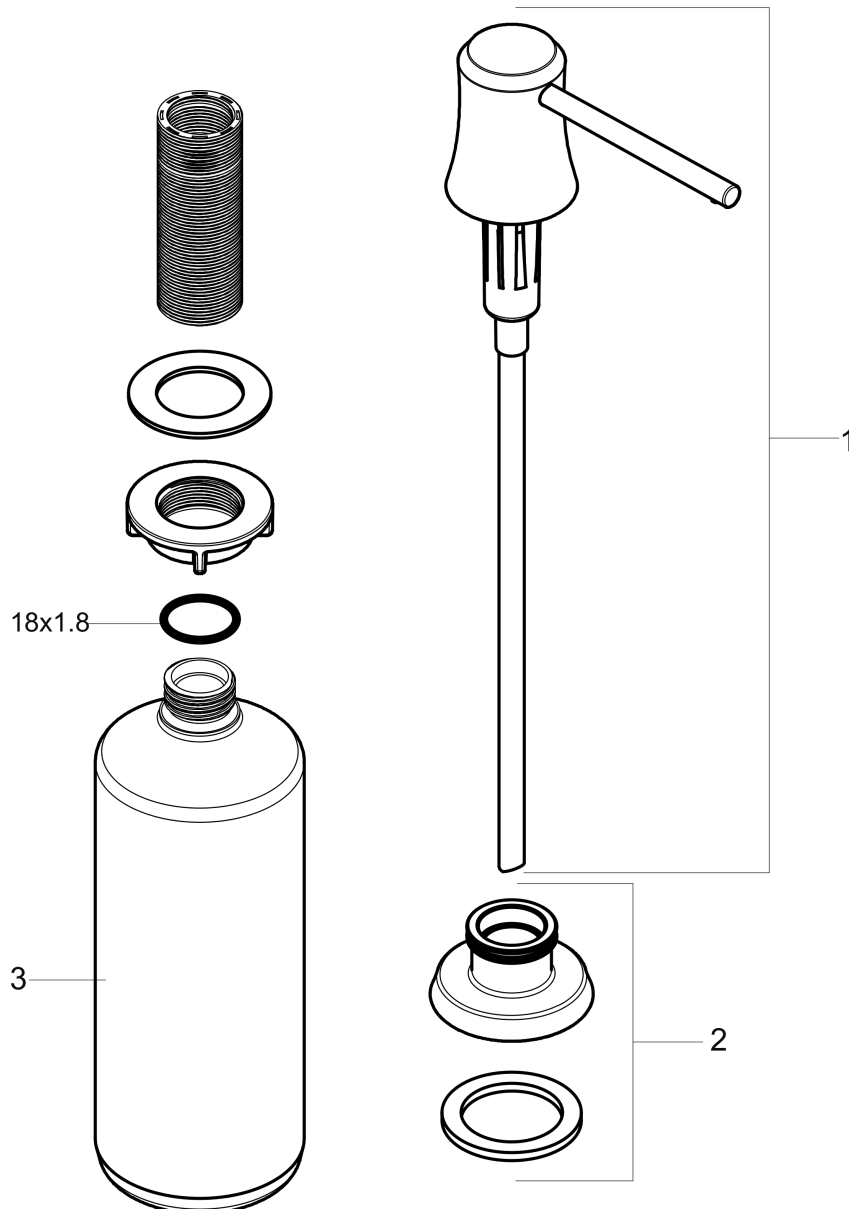

**Joleena**  
**Soap Dispenser**  
 Finishes : **polished nickel**    Part no. : **04796830**

**Description**

**Features**

- Metal
- Bottle capacity 16 oz

**Item details**

List Price \$ 60.00

**Compliance**

**Product image**

**Scale drawing**

**Joleena  
Soap Dispenser**

Finishes : **polished nickel** Part no. : **04796830**

**Exploded drawing**

Year of production: >09/19

**Joleena**  
**Soap Dispenser**  
 Finishes : **polished nickel**    Part no. : **04796830**

**Spare parts list**

Year of production: >**09/19**

<b>Pos.</b>	<b>Description</b>	<b>Part no.</b>	<b>Price</b>	<b>PU</b>
1	pump	93535830	-	1
3	bottle for lotion dispenser	93278000	-	1