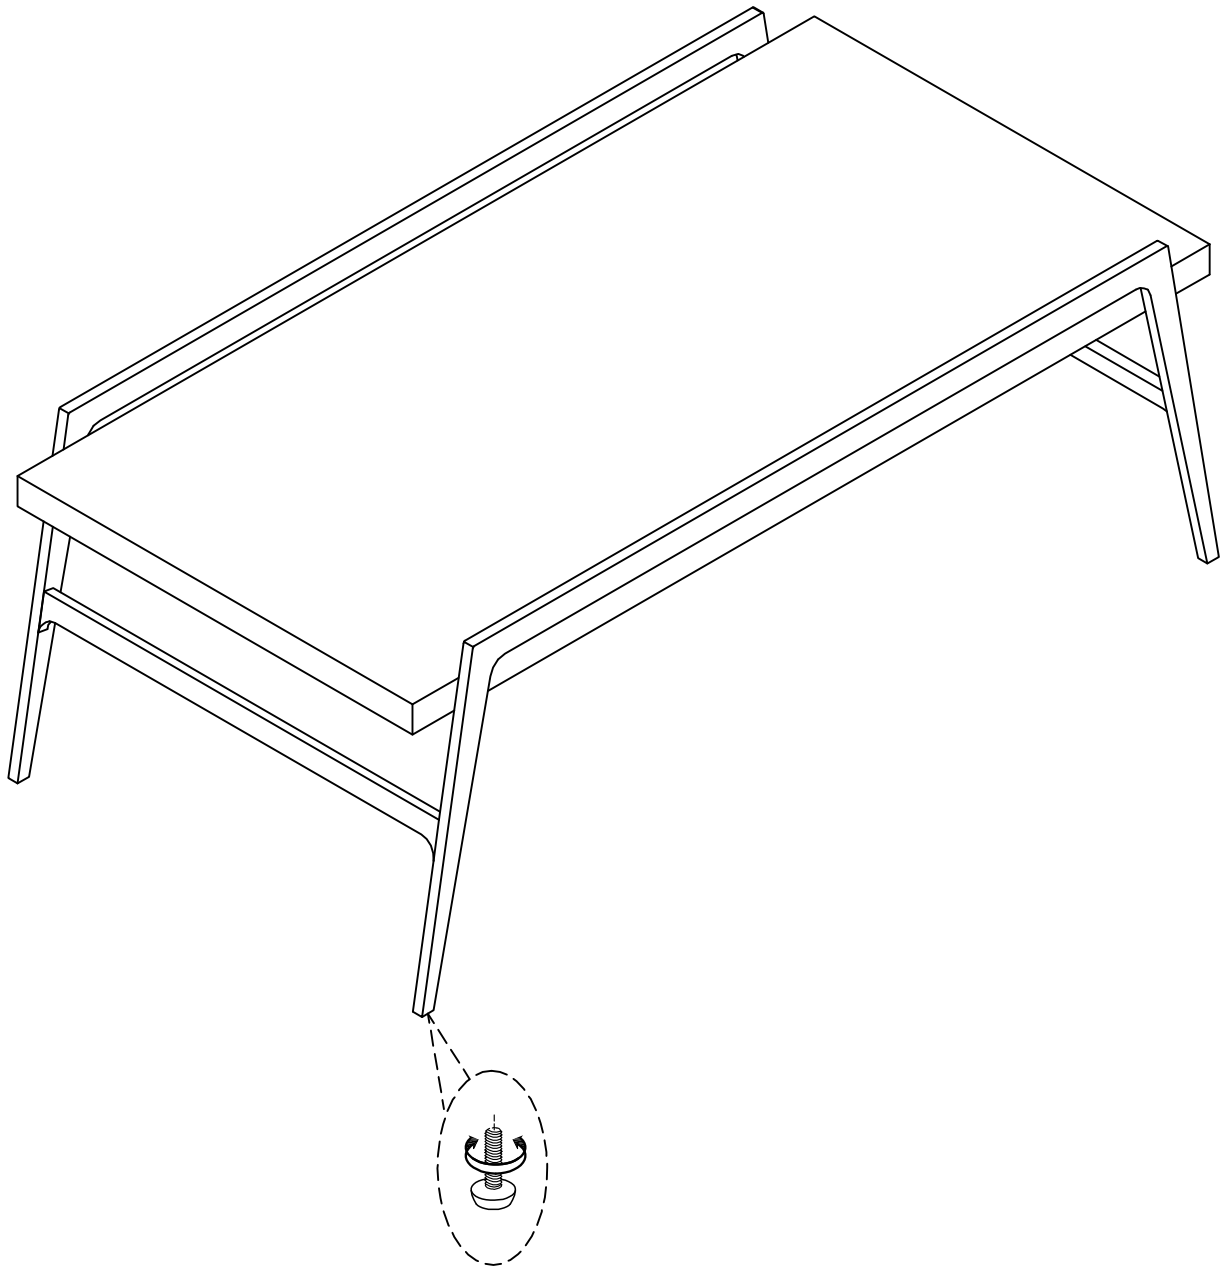

Item: 6033-80210-99 Shou Sugi Ban Rectangle Cocktail Table

Thank you for purchasing this quality product. Be sure to unpack carefully looking for small parts which may have come loose during shipment.

Read all instruction and study the drawing carefully before starting the assembly process:

Adjustable leveler

Adjust levelers if needed, to level case on uneven floor