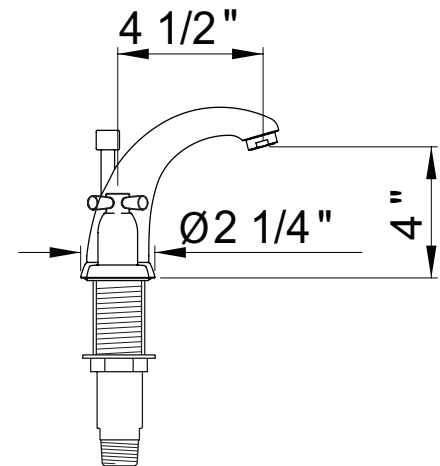

For warranty or additional information, contact:

U.S.A.
houseofrohl.com/support
1-800-777-9762

QUEBEC / MARITIMES / WESTERN CANADA
QUÉBEC / MARITIMES / OUEST CANADIEN
QUEBEC / MARITIMOS / CANADA OCCIDENTAL
houseofrohl.ca/support
1-866-473-8442

ONTARIO
houseofrohl.ca/support
1-800-287-5354