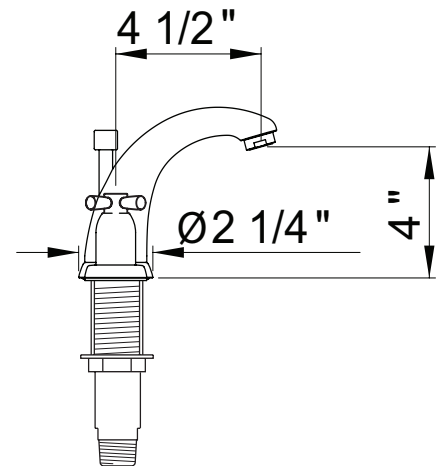

For warranty or additional information, contact:

U.S.A.
houseofrohl.com/support
1-800-777-9762

QUEBEC / MARITIMES / WESTERN CANADA
QUÉBEC / MARITIMES / OUEST CANADIEN
QUEBEC / MARITIMOS / CANADA OCCIDENTAL
houseofrohl.ca/support
1-866-473-8442

ONTARIO
houseofrohl.ca/support
1-800-287-5354