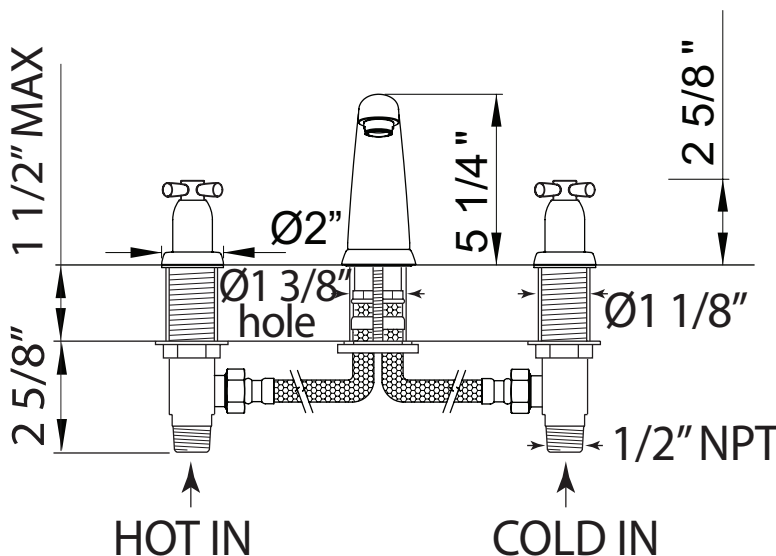

For warranty or additional information, contact:

U.S.A.
houseofrohl.com/support
1-800-777-9762

QUEBEC / MARITIMES / WESTERN CANADA
QUÉBEC / MARITIMES / OUEST CANADIEN
QUEBEC / MARITIMOS / CANADA OCCIDENTAL
houseofrohl.ca/support
1-866-473-8442

ONTARIO
houseofrohl.ca/support
1-800-287-5354