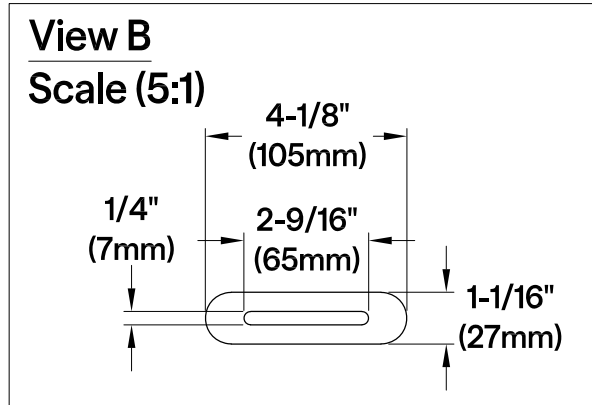

VTDE713224C420,2,3,6,7,8

70.5" Acrylic Pedestal Tub with Drain

Section A-A

M14 x 120 (4 pcs)
M14 x 100 (1 pc)