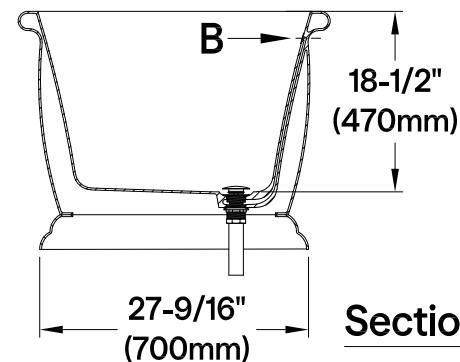

VTDE713224C420,2,3,6,7,8

70.5" Acrylic Pedestal Tub with Drain

Section A-A

M14 x 120 (4 pcs)
M14 x 100 (1 pc)