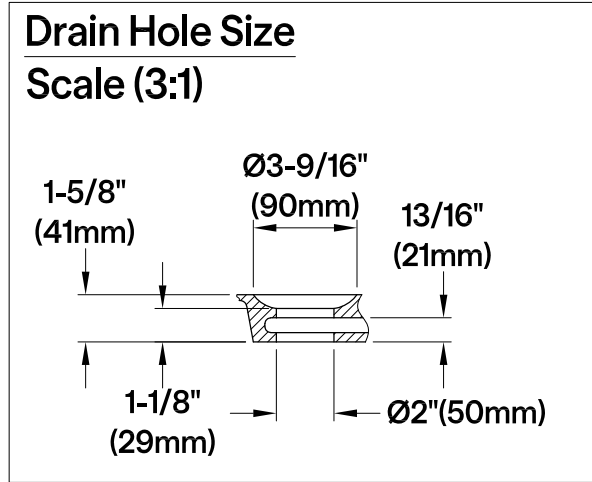

VTDE713224C420,2,3,6,7,8

70.5" Acrylic Pedestal Tub with Drain

Section A-A

M14 x 120 (4 pcs)
M14 x 100 (1 pc)