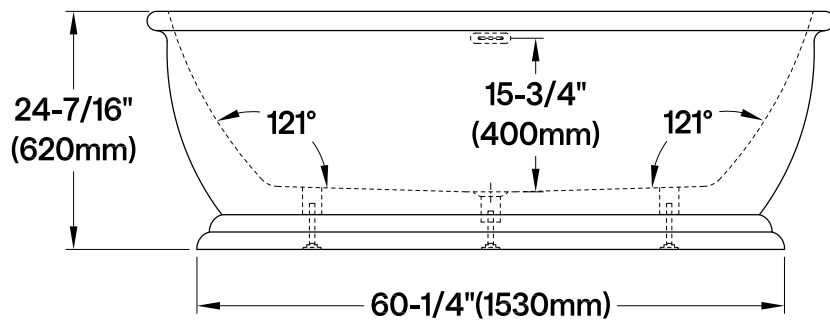

VTDE713224C420,2,3,6,7,8

70.5" Acrylic Pedestal Tub with Drain

Section A-A

M14 x 120 (4 pcs)
M14 x 100 (1 pc)