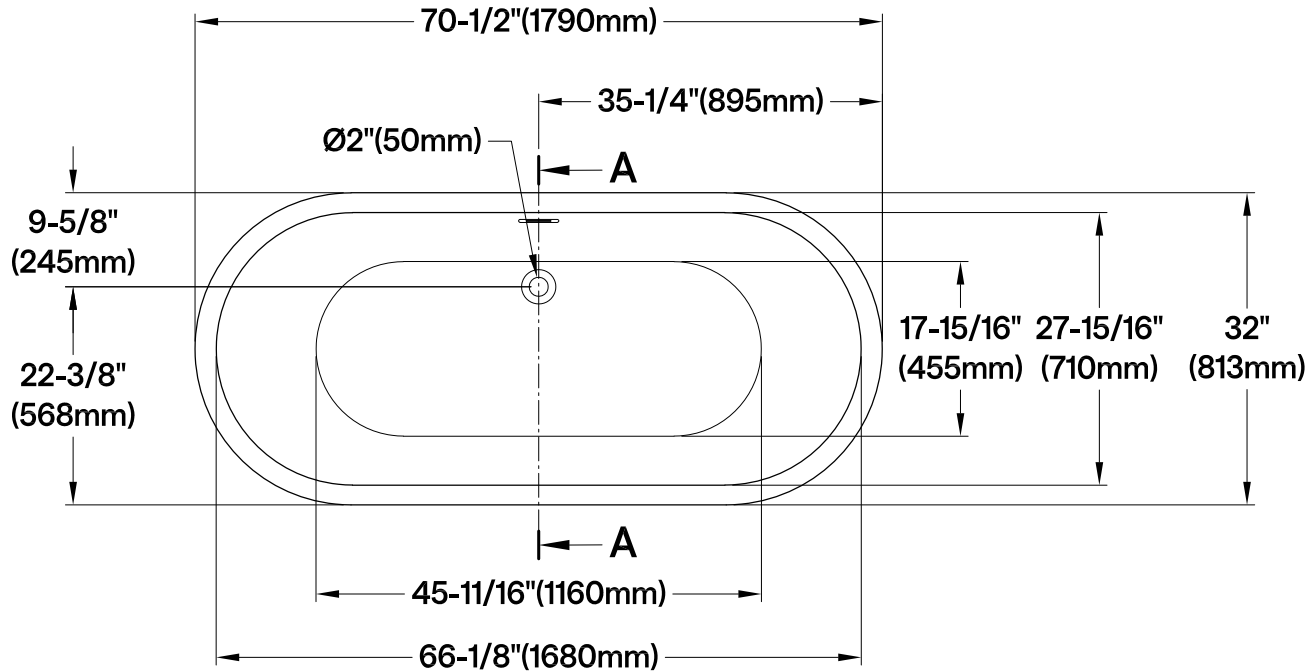

VTDE713224C420,2,3,6,7,8

70.5" Acrylic Pedestal Tub with Drain

Section A-A

M14 x 120 (4 pcs)
M14 x 100 (1 pc)