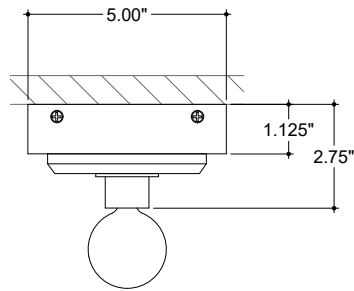

ITEM: 5800-0055

Overall Dimensions

Height: 25"

Width: 5"

Depth: 2.75"

TOP VIEW

FRONT VIEW

SIDE VIEW