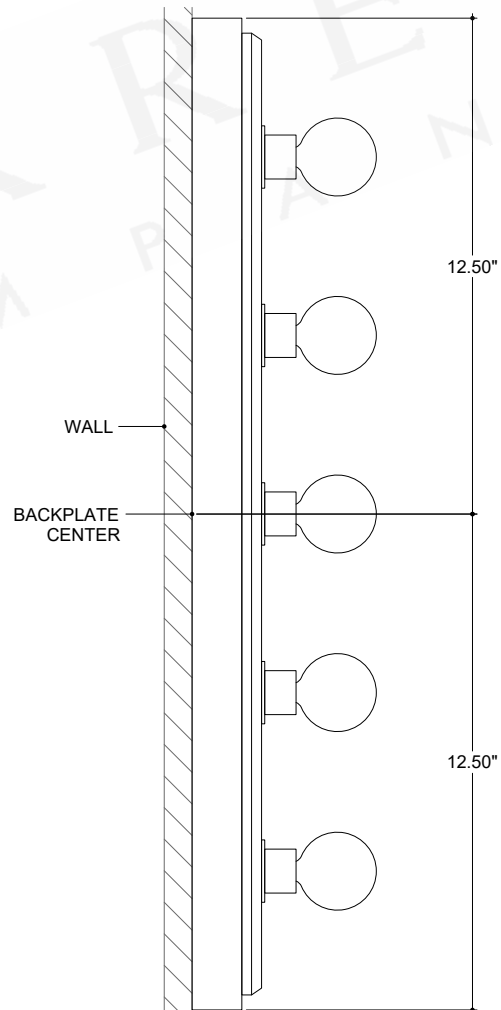

ITEM: 5800-0055

Overall Dimensions

Height: 25"

Width: 5"

Depth: 2.75"

TOP VIEW

FRONT VIEW

SIDE VIEW