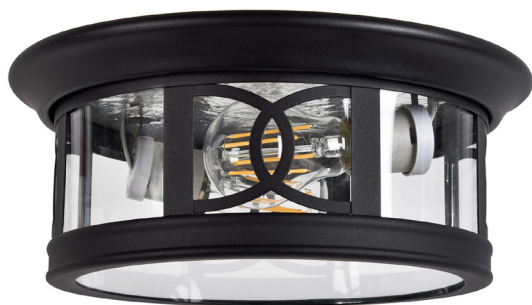

Summit 2-Light Indoor/Outdoor Ceiling Light Textured Black Finish

SPECIFICATIONS

MOUNTING:	Flush Mount	LED BRIGHTNESS (LUMENS):	N/A
SLOPED CEILING ADAPTABLE:	No	LED COLOR CORRELATED TEMPERATURE (CCT):	N/A
LAMP TYPE 1:	2 Lamps Incandescent	LED COLOR RENDERING INDEX (CRI):	N/A
BULB INCLUDED:	No	LED EFFICACY:	N/A
WATTS PER BULB:	60W	LED AVERAGE RATED LIFE:	N/A
TOTAL WATTAGE:	120W	ENERGY EFFICIENT:	No
DIMMABLE:	Yes	LIGHTING AMPS:	0.5
MATERIAL CONSTRUCTION:	Steel/Glass	VOLTAGE:	120V
ASSEMBLED DIMENSIONS:	5" H x 12" L x 12" D		
WEIGHT:	1.8 lbs.		
BACKPLATE DIMENSIONS:	N/A		
CANOPY/PLATE DIMENSIONS:	1" H x 12" W x 12" D		
GLASS/SHADE DIMENSIONS 1:	3.67" H x 3.58" L		
GLASS/SHADE DIMENSIONS 2:	9.75" Diameter		
GLASS/SHADE MATERIAL:	Glass		
GLASS/SHADE TYPE:	Clear		
GLASS/SHADE COLOR:	Clear		