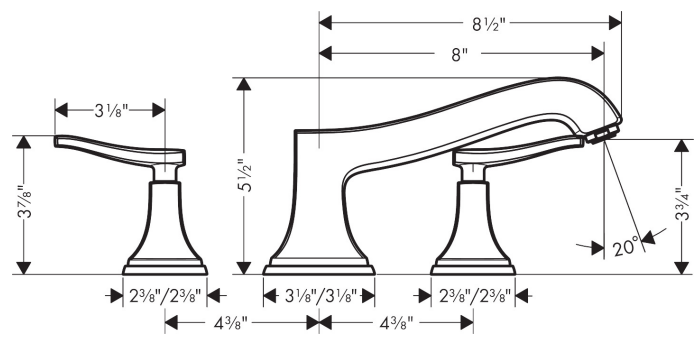

Brand	hansgrohe
Art. Name	Metropol Classic 3-Hole Roman Tub Set Trim with Lever Handles
Art. Nr.	31428141
Surface	brushed bronze
Pos.	1

Product Picture

Drawing

Features

- Flow: 5.81 GPM (22 L/Min)
- 90° ceramic valves