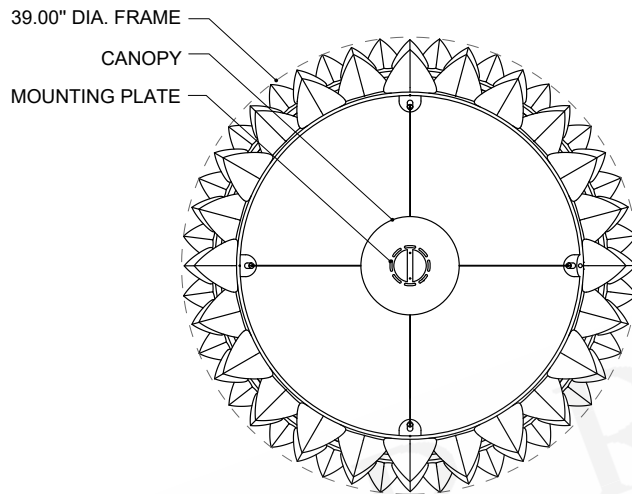

ITEM: 9000-1253

Overall Dimensions

Height: 8"

Diameter: 39"

CANOPY DETAIL

TOP VIEW

FRONT VIEW