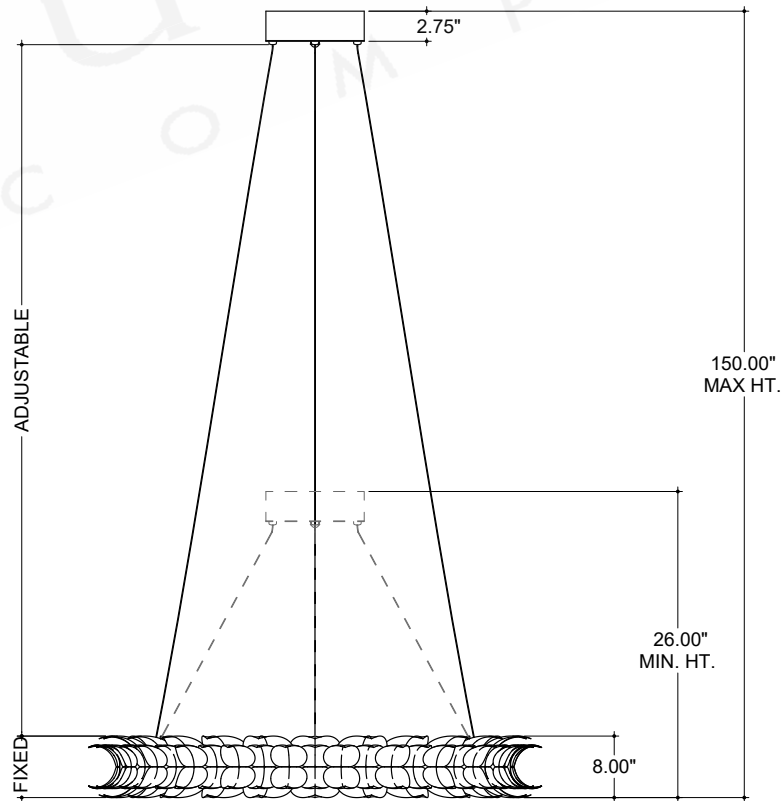

ITEM: 9000-1253

Overall Dimensions

Height: 8"

Diameter: 39"

CANOPY DETAIL

TOP VIEW

FRONT VIEW