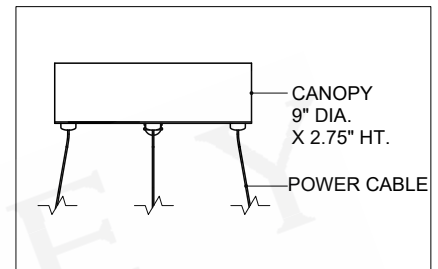

ITEM: 9000-1253

Overall Dimensions

Height: 8"

Diameter: 39"

CANOPY DETAIL

TOP VIEW

FRONT VIEW