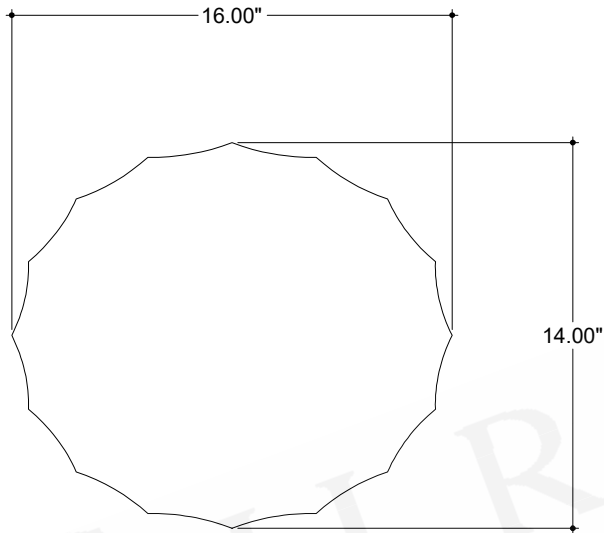

ITEM: 4000-0207

Overall Dimensions

Width: 16"

Depth: 14"

Height: 21.5"

TOP VIEW

FRONT VIEW

SIDE VIEW