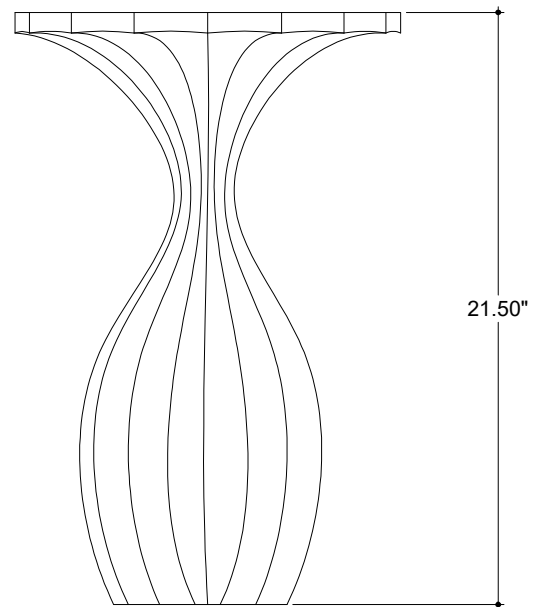

ITEM: 4000-0207

Overall Dimensions

Width: 16"

Depth: 14"

Height: 21.5"

TOP VIEW

FRONT VIEW

SIDE VIEW