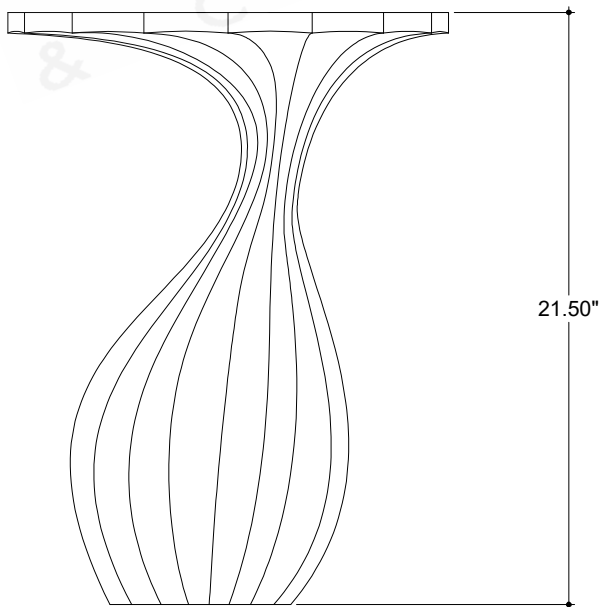

ITEM: 4000-0207

Overall Dimensions

Width: 16"

Depth: 14"

Height: 21.5"

TOP VIEW

FRONT VIEW

SIDE VIEW