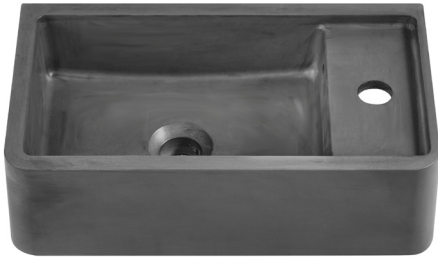

Lisse

Wall-Mount Sink

SM-WSC111E

Features:

- Sleek, seamless design
- Concrete material
- Standard 1 3/4" drain hole
- Standard 1 3/8" faucet hole
- Integrated verflow

Installation:

- Wall-mount

Colors & Finishes:

- Dark Grey: SM-WSC111E

Specifications:

- N.W: 27.6 lbs.
- L: 17 5/8" x W: 10" x H: 5 13/16"
- Inner Sink: L: 12 5/8" x W: 9 3/16" x H: ?
- Basin Depth: 5 3/16"

Included Parts:

- Mounting Hardware: SM-WSP04