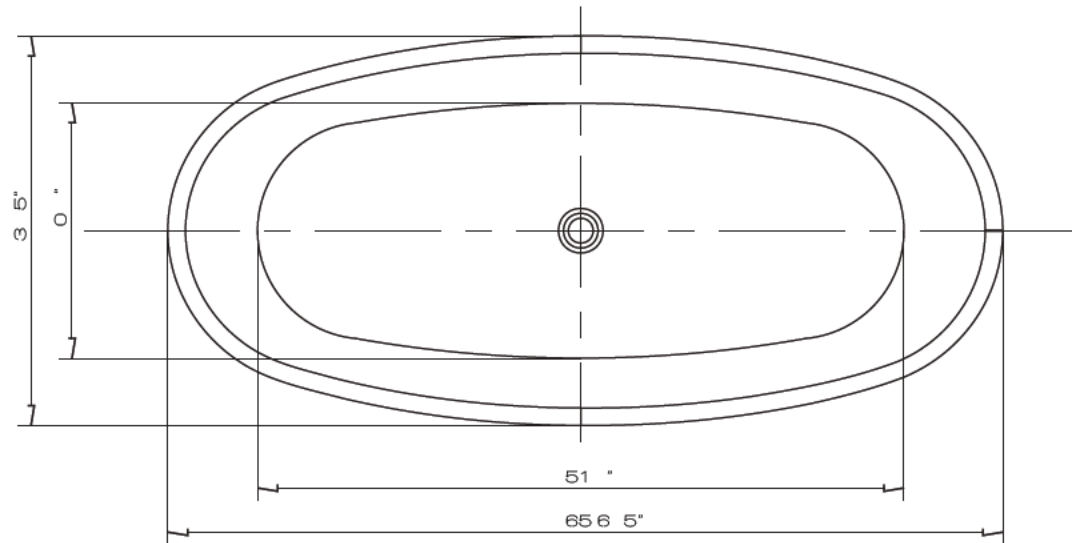

ANZZI™

EMBER

Freestanding Bathtub
FT-AZ521

Dimensions:

65.625" L x 32.5" W x 23.5" H

Weight: 308 lb.

Material: ANZZI Stone™ Resin

Capacity: 66 gal

For more information visit

www.ANZZI.com or call

1-844-44-ANZZI

Perfection is our Tradition™