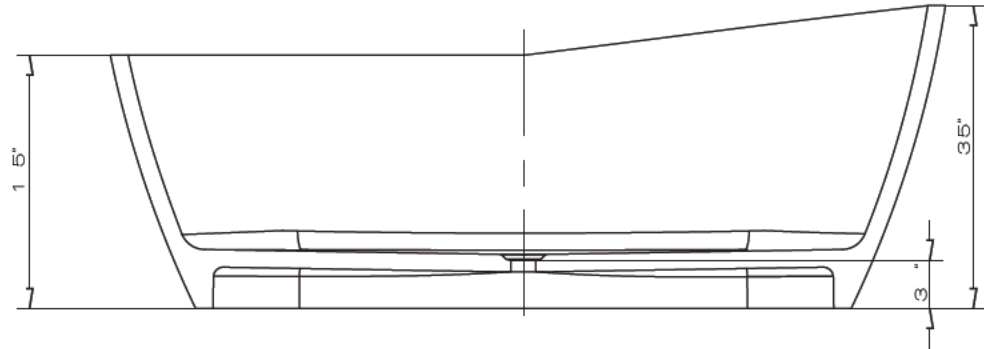

ANZZI™

EMBER

Freestanding Bathtub
FT-AZ521

Dimensions:

65.625" L x 32.5" W x 23.5" H

Weight: 308 lb.

Material: ANZZI Stone™ Resin

Capacity: 66 gal

For more information visit

www.ANZZI.com or call

1-844-44-ANZZI

Perfection is our Tradition™