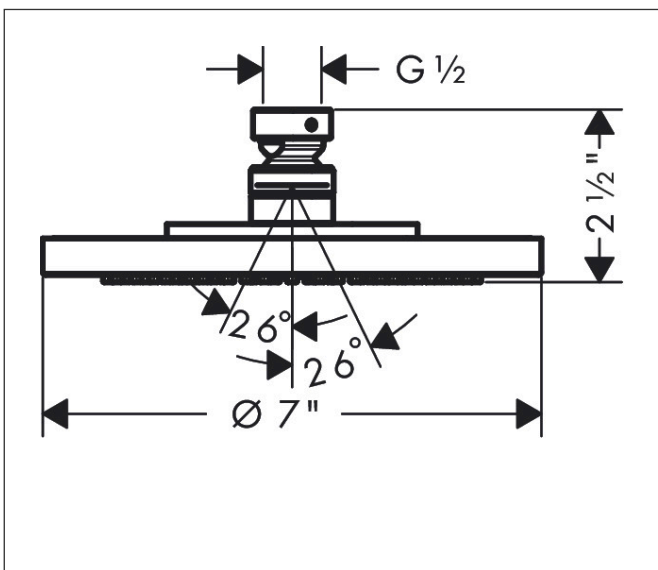

Brand	AXOR
Art. Name	AXOR Starck Showerhead 180 1-Jet, 1.75 GPM PowderRain
Art. Nr.	28618001
Surface	chrome
Pos.	1

Product Picture

Drawing

Features

- shower head size: 180 mm
- Spray modes: PowderRain
- 180 no-clog spray channels
- Fully-finished matching spray face
- Flow: 1.75 GPM (6.6 L/Min)
- Spray face removable for cleaning