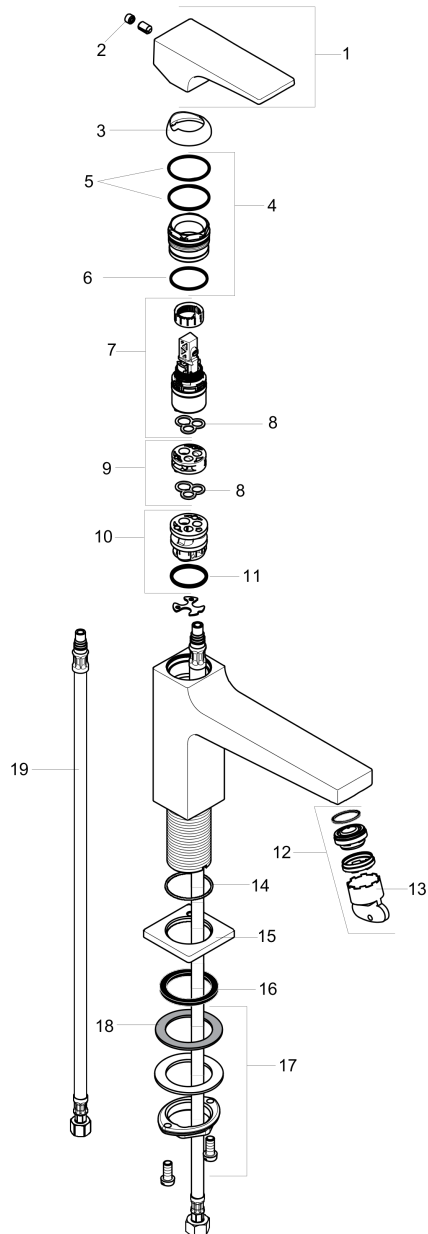

**Metropol**  
**Single-Hole Faucet 110 with Lever Handle, 1.2 GPM**  
 Finishes : **chrome** Part no. : **32510001**

### Product image

### Scale drawing

**Metropol**  
**Single-Hole Faucet 110 with Lever Handle, 1.2 GPM**  
 Finishes : **chrome** Part no. : **32510001**

Exploded drawing

Year of production: >01/18

**Metropol**  
**Single-Hole Faucet 110 with Lever Handle, 1.2 GPM**  
 Finishes : **chrome** Part no. : **32510001**

## Spare parts list

Year of production: >01/18

Pos.	Description	Part no.	Price	PU
1	handle	92995000	-	1
2	screw cover	95704000	-	1
3	flange	92625000	-	1
4	nut	92689000	-	1
5	O-ring 27x1,5	92527000	-	1
6	O-ring 25x1,5	98146000	-	1
7	cartridge, assy	95973001	-	1
8	seal	98865000	-	1
9	adapter for cartridge	92628000	-	1
10	adapter for cartridge	98866000	-	1
11	O-ring 23x2	98398000	-	1
12	aerator M24x1 (4,5 l/min)	93202000	-	1
13	service tool	95661000	-	1
14	O-ring 32x1,5	92936000	-	1
15	escutcheon	93048000	-	1
16	flat seal	98749000	-	1
17	fixing set (Ø 32)	13961000	-	1
18	lever collar	97548000	-	1
19	connection hose 23½" M8x0,75 3/8"	98600001	-	1