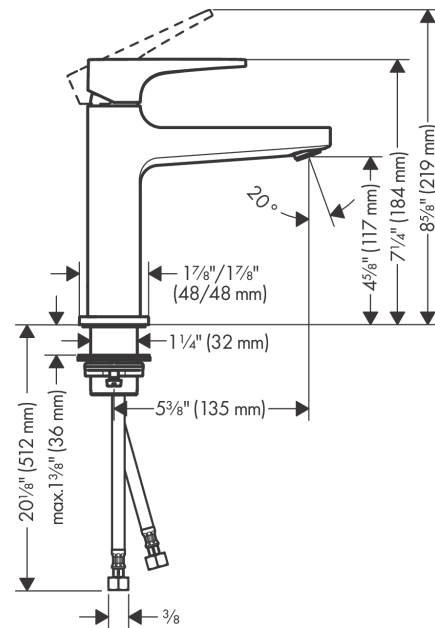

**Metropol**  
**Single-Hole Faucet 110 with Lever Handle, 1.2 GPM**  
 Finishes : **chrome** Part no. : **32510001**

### Scale drawing

**Metropol**  
**Single-Hole Faucet 110 with Lever Handle, 1.2 GPM**  
 Finishes : **chrome** Part no. : **32510001**

Exploded drawing

Year of production: >01/18

**Metropol**  
**Single-Hole Faucet 110 with Lever Handle, 1.2 GPM**  
 Finishes : **chrome** Part no. : **32510001**

## Spare parts list

Year of production: >01/18

Pos.	Description	Part no.	Price	PU
1	handle	92995000	-	1
2	screw cover	95704000	-	1
3	flange	92625000	-	1
4	nut	92689000	-	1
5	O-ring 27x1,5	92527000	-	1
6	O-ring 25x1,5	98146000	-	1
7	cartridge, assy	95973001	-	1
8	seal	98865000	-	1
9	adapter for cartridge	92628000	-	1
10	adapter for cartridge	98866000	-	1
11	O-ring 23x2	98398000	-	1
12	aerator M24x1 (4,5 l/min)	93202000	-	1
13	service tool	95661000	-	1
14	O-ring 32x1,5	92936000	-	1
15	escutcheon	93048000	-	1
16	flat seal	98749000	-	1
17	fixing set (Ø 32)	13961000	-	1
18	lever collar	97548000	-	1
19	connection hose 23½" M8x0,75 3/8"	98600001	-	1