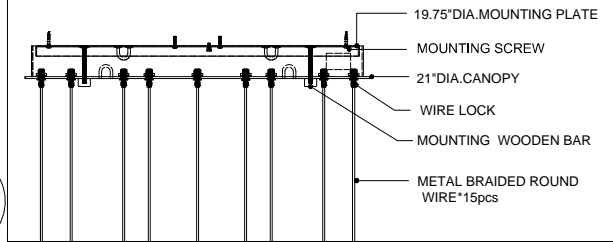

21"DIA\*2.5"H.CANOPY  
 19.75"DIA\*0.75"H. MOUNTING  
 PLATE COVER  
 6"DIA\*4"H.SHADE

TOP VIEW

CANOPY DETAIL

FRONT VIEW