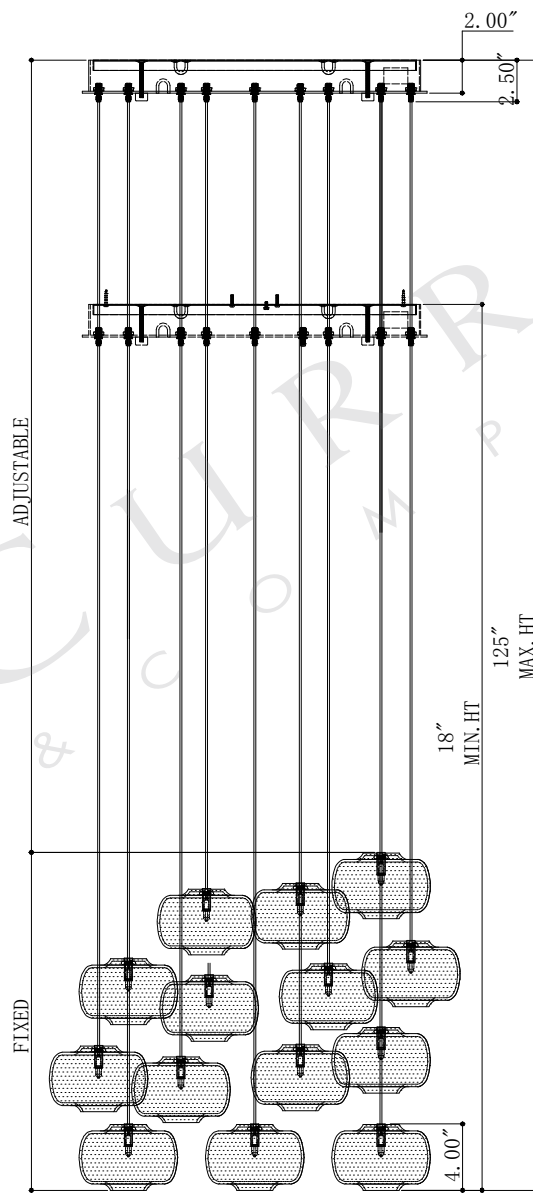

21"DIA\*2.5"H.CANOPY  
 19.75"DIA\*0.75"H. MOUNTING  
 PLATE COVER  
 6"DIA\*4"H.SHADE

TOP VIEW

CANOPY DETAIL

FRONT VIEW