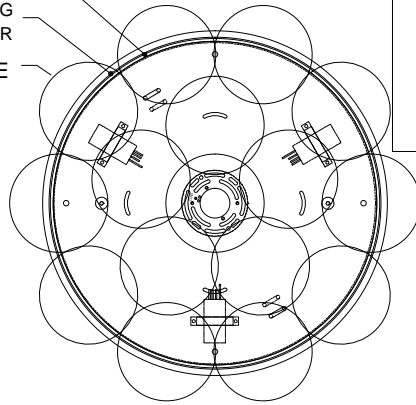

21"DIA\*2.5"H.CANOPY  
 19.75"DIA\*0.75"H. MOUNTING  
 PLATE COVER  
 6"DIA\*4"H.SHADE

TOP VIEW

CANOPY DETAIL

FRONT VIEW