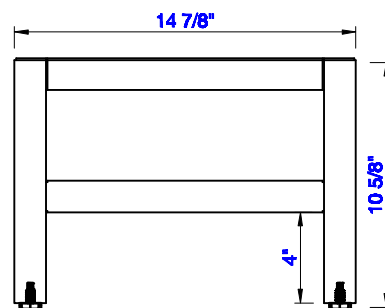

15"

Item Number:
E444-ST15-MCA
E444-ST15-GW

JAMES MARTIN

VANITIES™

Addison 15" Wooden Stand
for Grand Tower Hutch
Diagrams with Dimensions
page 01 of 03