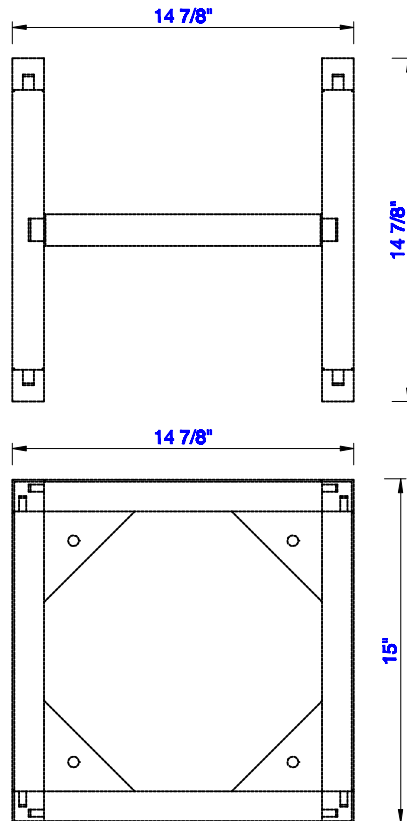

15"

Item Number:
E444-ST15-MCA
E444-ST15-GW

JAMES MARTIN

VANITIES™

Addison 15" Wooden Stand
for Grand Tower Hutch
Diagrams with Dimensions
page 02 of 03