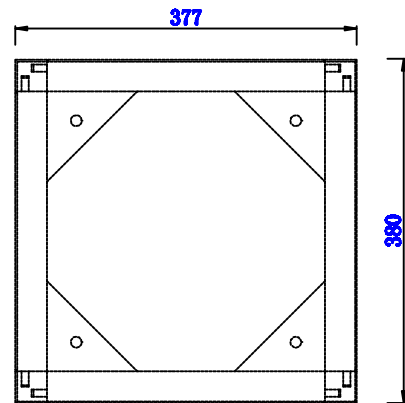

381mm

Item Number:
E444-ST15-MCA
E444-ST15-GW

JAMES MARTIN

VANITIES™

Addison 381mm Wooden Stand
for Petite Tower Hutch
Diagrams with Dimensions
page 02 of 03