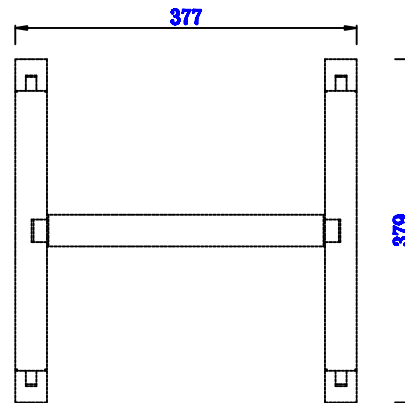

VANITIES™

Addison 15" Wooden Stand
for Grand Tower Hutch
Diagrams with Dimensions
page 02 of 03

15"

Item Number:
E444-ST15-MCA
E444-ST15-GW

JAMES MARTIN

VANITIES™

Addison 15" Wooden Stand
for Grand Tower Hutch
Diagrams with Dimensions
page 03 of 03

381mm

Item Number:
E444-ST15-MCA
E444-ST15-GW

JAMES MARTIN

VANITIES™

Addison 381mm Wooden Stand
for Petite Tower Hutch
Diagrams with Dimensions
page 01 of 03

381mm

Item Number:
E444-ST15-MCA
E444-ST15-GW

JAMES MARTIN

VANITIES™

Addison 381mm Wooden Stand
for Petite Tower Hutch
Diagrams with Dimensions
page 02 of 03

381mm

Item Number:
E444-ST15-MCA
E444-ST15-GW

JAMES MARTIN

VANITIES™

Addison 381mm Wooden Stand
for Petite Tower Hutch
Diagrams with Dimensions
page 03 of 03