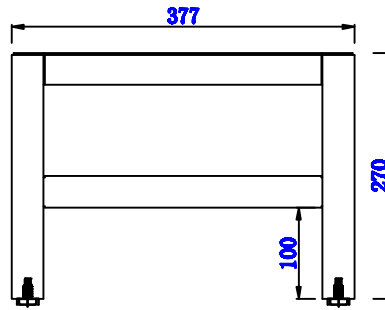

VANITIES™

Addison 15" Wooden Stand
for Grand Tower Hutch
Diagrams with Dimensions
page 02 of 03

15"

Item Number:
E444-ST15-MCA
E444-ST15-GW

JAMES MARTIN

VANITIES™

Addison 15" Wooden Stand
for Grand Tower Hutch
Diagrams with Dimensions
page 03 of 03

381mm

Item Number:
E444-ST15-MCA
E444-ST15-GW

JAMES MARTIN

VANITIES™

Addison 381mm Wooden Stand
for Petite Tower Hutch
Diagrams with Dimensions
page 01 of 03

381mm

Item Number:
E444-ST15-MCA
E444-ST15-GW

JAMES MARTIN

VANITIES™

Addison 381mm Wooden Stand
for Petite Tower Hutch
Diagrams with Dimensions
page 02 of 03

381mm

Item Number:
E444-ST15-MCA
E444-ST15-GW

JAMES MARTIN

VANITIES™

Addison 381mm Wooden Stand
for Petite Tower Hutch
Diagrams with Dimensions
page 03 of 03