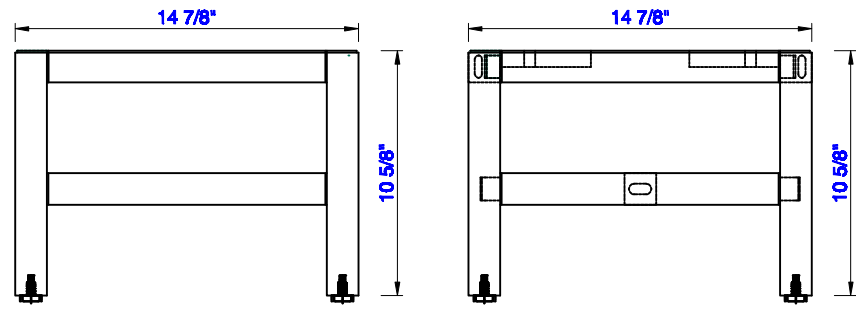

15"

Item Number:
E444-ST15-MCA
E444-ST15-GW

JAMES MARTIN

VANITIES™

Addison 15" Wooden Stand
for Grand Tower Hutch
Diagrams with Dimensions
page 03 of 03