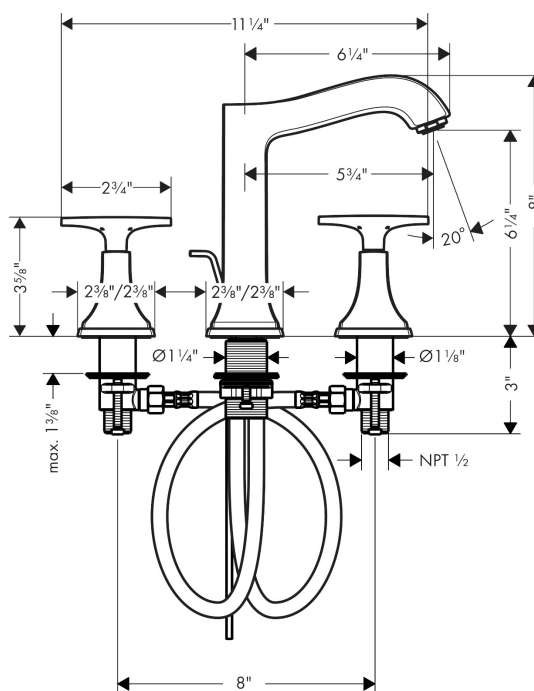

Brand	hansgrohe
Art. Name	Metropol Classic Widespread Faucet 160 with Cross Handles and Pop-Up Drain, 1.2 GPM
Art. Nr.	31307141
Surface	brushed bronze
Pos.	1

Product Picture

Drawing

Technology

Features

- Spray modes: Aerated spray
- Flow: 1.2 GPM (4.5 L/Min)
- 90° ceramic valves
- Includes pop-up drain