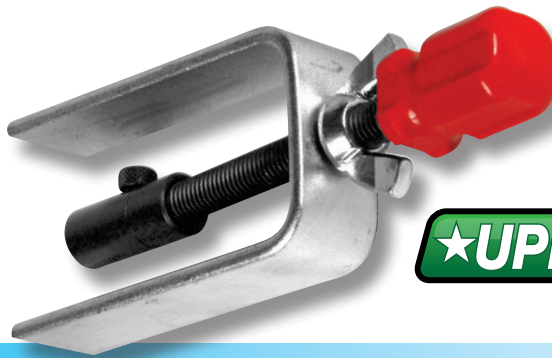

1 INCH BAR  
TOP HOLE

3 INCH BAR  
9th HOLE

1 INCH BAR  
20th HOLE

3 INCH BAR  
27th HOLE

**★UPDATED★**

Item ID #	Description	Peg Qty
<b>W136P</b>	4 in. 3 Jaw Gear Puller	1
<b>W140</b>	3-1/2 in. 2 Jaw Gear Puller	1
<b>W141</b>	6 in. 2 Jaw Gear Puller	1
<b>W150</b>	Steering Wheel Puller	1
<b>W151P</b>	Harmonic Balancer Puller Set	1
<b>W80649</b>	Steering Wheel Lock Plate Tools	2
<b>W80650</b>	Steering Wheel Lock Plate Tool	1
<b>W80651</b>	Steering Wheel Remover Set	1

Item ID #	Description	Peg Qty
<b>W80653</b>	Pulley Puller	1
<b>W86551</b>	Steering Wheel Plate Puller	2
<b>W87010</b>	Timing Gear Puller	1
<b>W87020</b>	Pwr. Steering Pump/Alt. Puller	2
<b>W87021</b>	Pwr Steering Pump Pulley Inst.	2
<b>W87022</b>	GM Pwr Steering Pump Pulley	2
<b>W87025</b>	Pulley Puller - Installer Kit	2
<b>W87122</b>	2 Jaw Gear Puller	1

Item ID #	Description	Peg Qty
<b>W87126</b>	2/3 Jaw Gear Puller	1
<b>W59756SCH</b>	Schematic for W59756	1
<b>W59621</b>	24 in. x 1 in. Cross Bar - Black	2
<b>W59623</b>	24 in. x 3 in. Cross Bar - Black	2
<b>W90000</b>	Plastic Display Board 24 x 32	1
<b>W91029</b>	2 in. Flip Scan Bar Hook	22
<b>W91028</b>	2 in. Scan Tag Label Holder	22