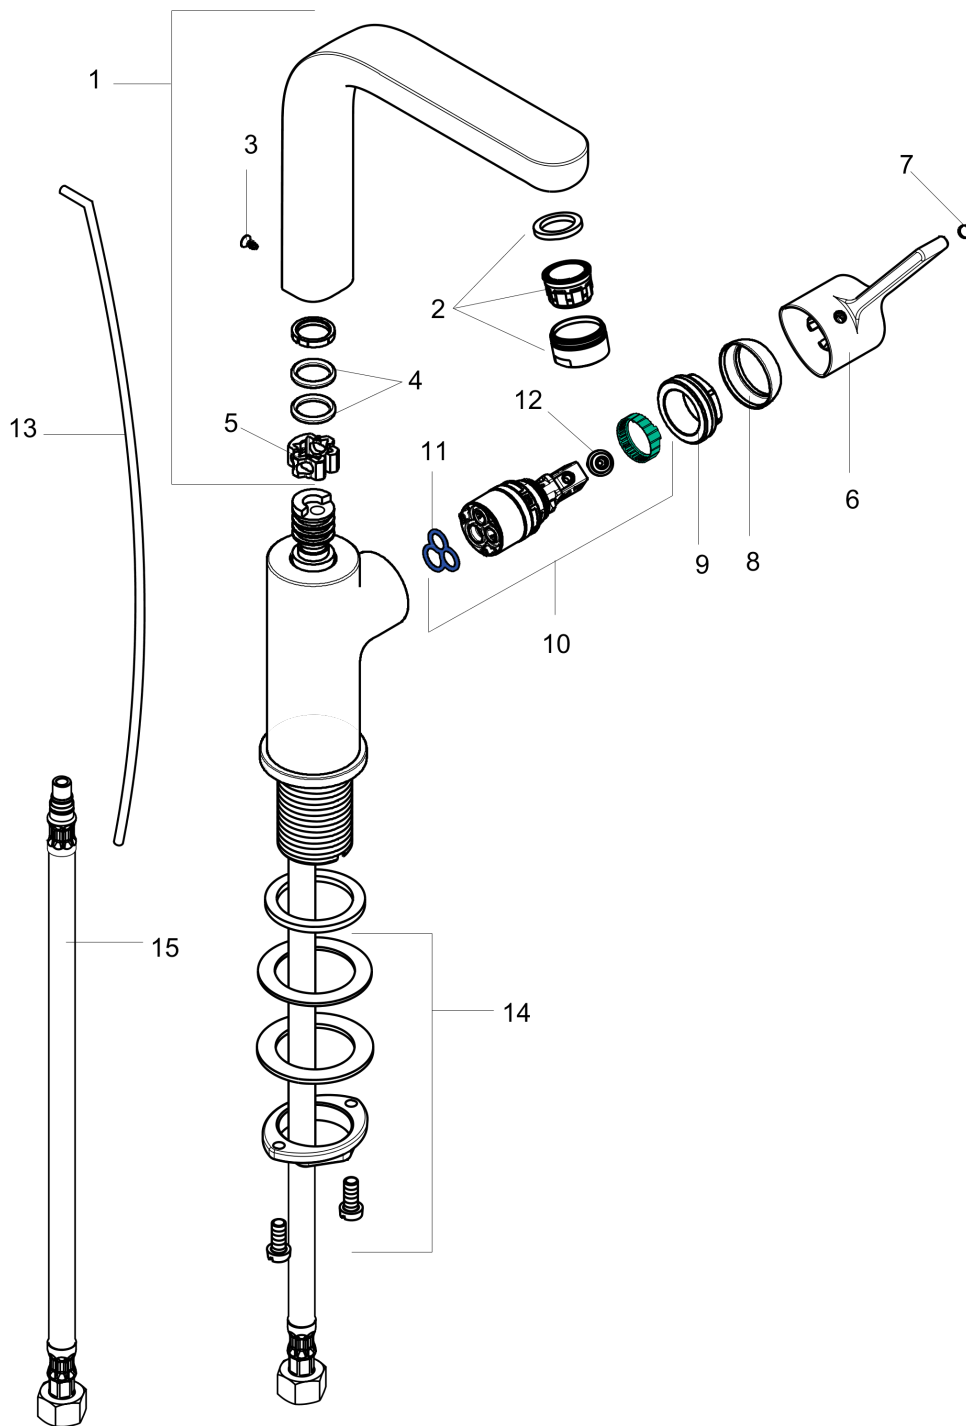

Metris S

Single-Hole Faucet 230 with Swivel Spout and Pop-Up Drain, 1.2 GPM

Finishes : **brushed nickel** Part no. : **31161821**

Description

Features

- Swivel range 120°
- Aerated spray
- Flow: 1.2 GPM (4.5 L/Min)
- Ceramic cartridge
- Includes pop-up drain

Item details

List Price \$ 593.00

Technology

Compliance

Product image

Scale drawing

Metris S

Single-Hole Faucet 230 with Swivel Spout and Pop-Up Drain, 1.2 GPM

Finishes : **brushed nickel** Part no. : **31161821**

Exploded drawing

Year of production: >07/16

Metris S

Single-Hole Faucet 230 with Swivel Spout and Pop-Up Drain, 1.2 GPM

Finishes : brushed nickel Part no. : 31161821

Spare parts list

Year of production: >07/16

| Pos. | Description | Part no. | Price | PU |
|------|-----------------------------------|----------|-------|----|
| 1 | spout cpl. | 95653820 | - | 1 |
| 2 | aerator M24x1 (4,5 l/min) | 92877820 | - | 1 |
| 3 | screw | 97662000 | - | 1 |
| 4 | O-Ring 14x2,5 | 98189000 | - | 1 |
| 5 | axialring | 97558000 | - | 1 |
| 6 | handle | 95652820 | - | 1 |
| 7 | screw cover | 96338000 | - | 1 |
| 8 | flange | 95493820 | - | 1 |
| 9 | nut | 95178000 | - | 1 |
| 10 | cartridge, assy | 95973001 | - | 1 |
| 11 | seal | 98865000 | - | 1 |
| 12 | locking screw for handle | 95140000 | - | 1 |
| 13 | pull rod | 96657000 | - | 1 |
| 14 | fixing set (Ø 32) | 13961000 | - | 1 |
| 15 | connection hose 18½" M8x0,75 3/8" | 96321001 | - | 1 |