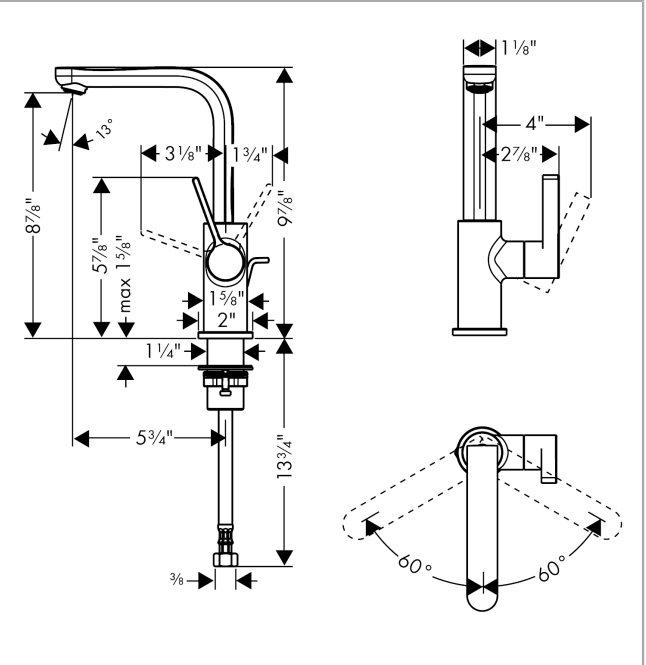

Metris S

Single-Hole Faucet 230 with Swivel Spout and Pop-Up Drain, 1.2 GPM

Finishes : **brushed nickel** Part no. : **31161821**

Description

Features

- Swivel range 120°
- Aerated spray
- Flow: 1.2 GPM (4.5 L/Min)
- Ceramic cartridge
- Includes pop-up drain

Item details

List Price \$ 593.00

Technology

Compliance

Product image

Scale drawing

Metris S

Single-Hole Faucet 230 with Swivel Spout and Pop-Up Drain, 1.2 GPM

Finishes : **brushed nickel** Part no. : **31161821**

Exploded drawing

Year of production: >07/16

Metris S

Single-Hole Faucet 230 with Swivel Spout and Pop-Up Drain, 1.2 GPM

Finishes : brushed nickel Part no. : 31161821

Spare parts list

Year of production: >07/16

| Pos. | Description | Part no. | Price | PU |
|------|-----------------------------------|----------|-------|----|
| 1 | spout cpl. | 95653820 | - | 1 |
| 2 | aerator M24x1 (4,5 l/min) | 92877820 | - | 1 |
| 3 | screw | 97662000 | - | 1 |
| 4 | O-Ring 14x2,5 | 98189000 | - | 1 |
| 5 | axialring | 97558000 | - | 1 |
| 6 | handle | 95652820 | - | 1 |
| 7 | screw cover | 96338000 | - | 1 |
| 8 | flange | 95493820 | - | 1 |
| 9 | nut | 95178000 | - | 1 |
| 10 | cartridge, assy | 95973001 | - | 1 |
| 11 | seal | 98865000 | - | 1 |
| 12 | locking screw for handle | 95140000 | - | 1 |
| 13 | pull rod | 96657000 | - | 1 |
| 14 | fixing set (Ø 32) | 13961000 | - | 1 |
| 15 | connection hose 18½" M8x0,75 3/8" | 96321001 | - | 1 |