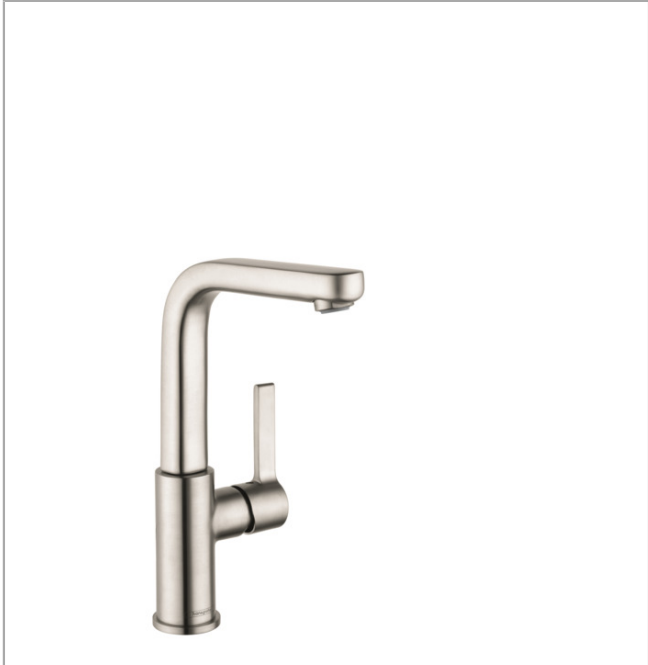

Metris S

Single-Hole Faucet 230 with Swivel Spout and Pop-Up Drain, 1.2 GPM

Finishes : **brushed nickel** Part no. : **31161821**

Description

Features

- Swivel range 120°
- Aerated spray
- Flow: 1.2 GPM (4.5 L/Min)
- Ceramic cartridge
- Includes pop-up drain

Item details

List Price \$ 593.00

Technology

Compliance

Product image

Scale drawing

Metris S

Single-Hole Faucet 230 with Swivel Spout and Pop-Up Drain, 1.2 GPM

Finishes : **brushed nickel** Part no. : **31161821**

Exploded drawing

Year of production: >07/16

Metris S

Single-Hole Faucet 230 with Swivel Spout and Pop-Up Drain, 1.2 GPM

Finishes : brushed nickel Part no. : 31161821