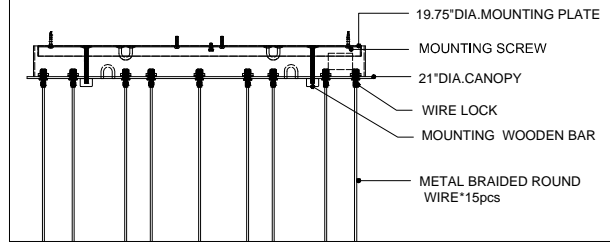

21"DIA\*2.5"H.CANOPY  
 19.75"DIA\*0.75"H. MOUNTING  
 PLATE COVER  
 4.75"DIA\*4.75"H.SHADE

TOP VIEW

CANOPY DETAIL

FRONT VIEW