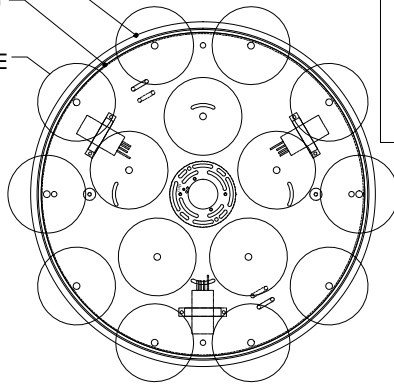

21"DIA\*2.5"H.CANOPY  
 19.75"DIA\*0.75"H. MOUNTING  
 PLATE COVER  
 4.75"DIA\*4.75"H.SHADE

TOP VIEW

CANOPY DETAIL

FRONT VIEW