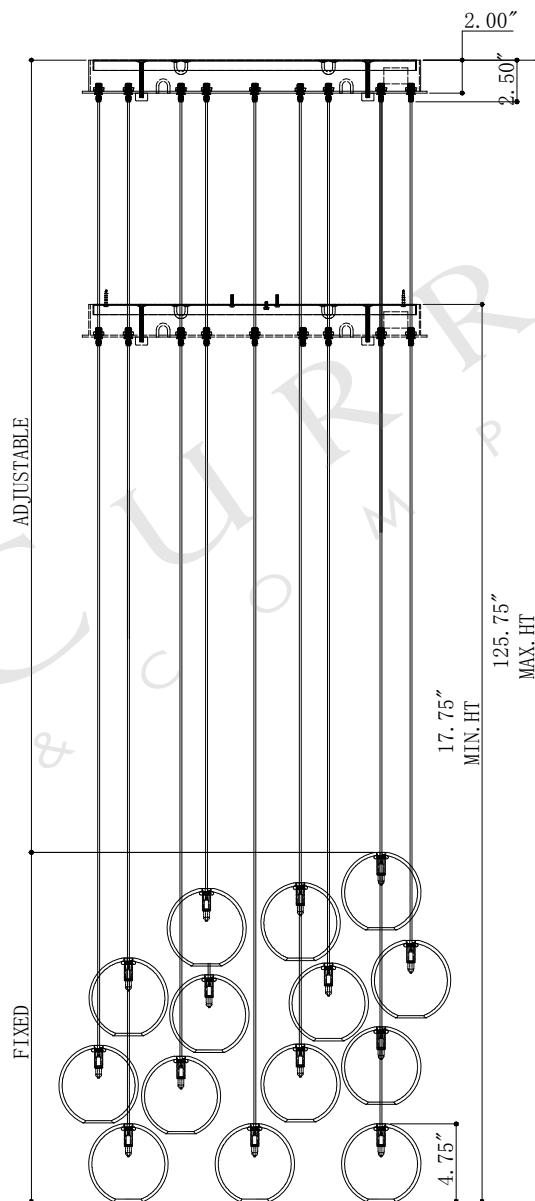

21"DIA\*2.5"H.CANOPY  
 19.75"DIA\*0.75"H. MOUNTING  
 PLATE COVER  
 4.75"DIA\*4.75"H.SHADE

TOP VIEW

CANOPY DETAIL

FRONT VIEW