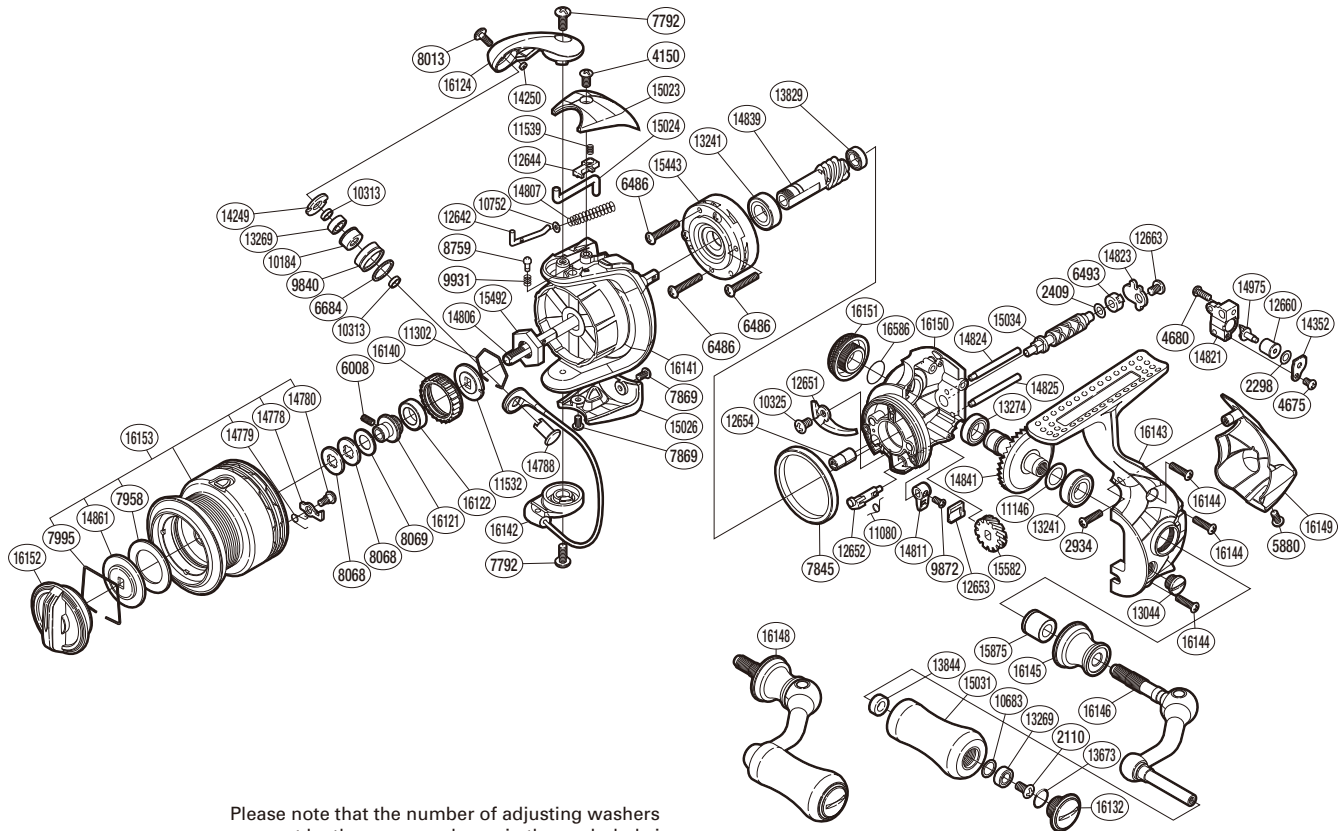

# SHIMANO

STRADIC **C14+** SA-RB

**STCI4+1000FAML**

Please note that the number of adjusting washers may not be the same as shown in the exploded views. (51SE791101U) (Adjustment will vary with each individual product.)