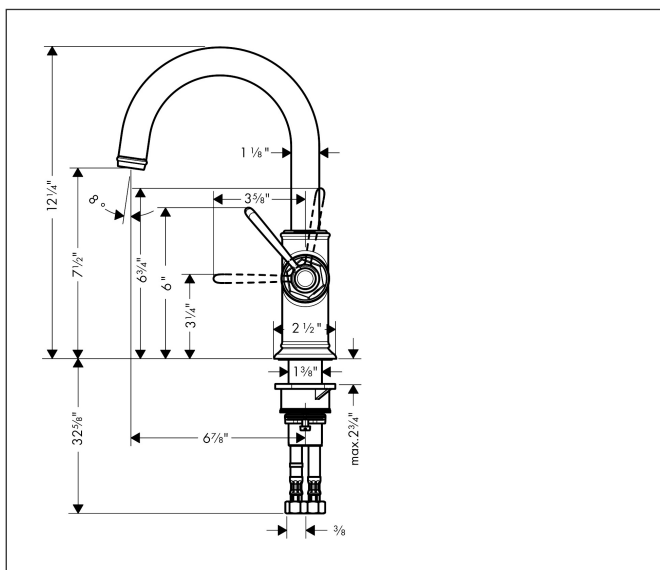

Drawing

Technology

Spray Types