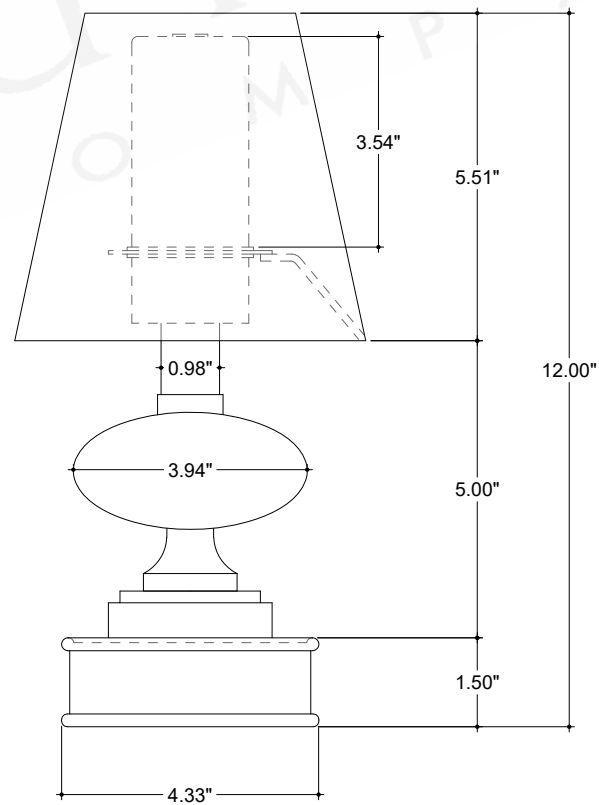

ITEM: 6700-0001

Overall Dimensions

Height: 12"

Diameter: 6"

TOP VIEW

FRONT VIEW