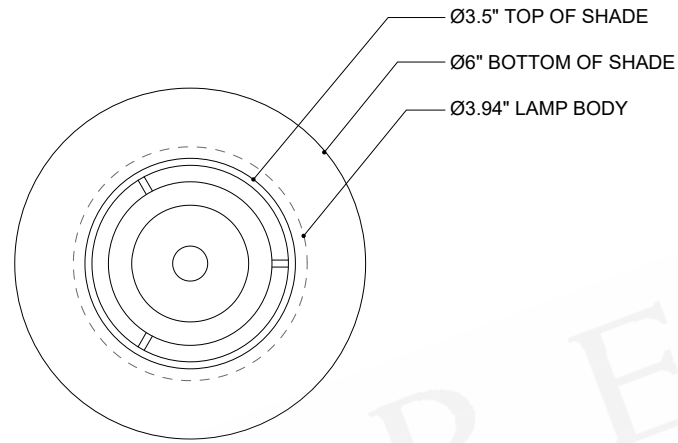

ITEM: 6700-0001

Overall Dimensions

Height: 12"

Diameter: 6"

TOP VIEW

FRONT VIEW