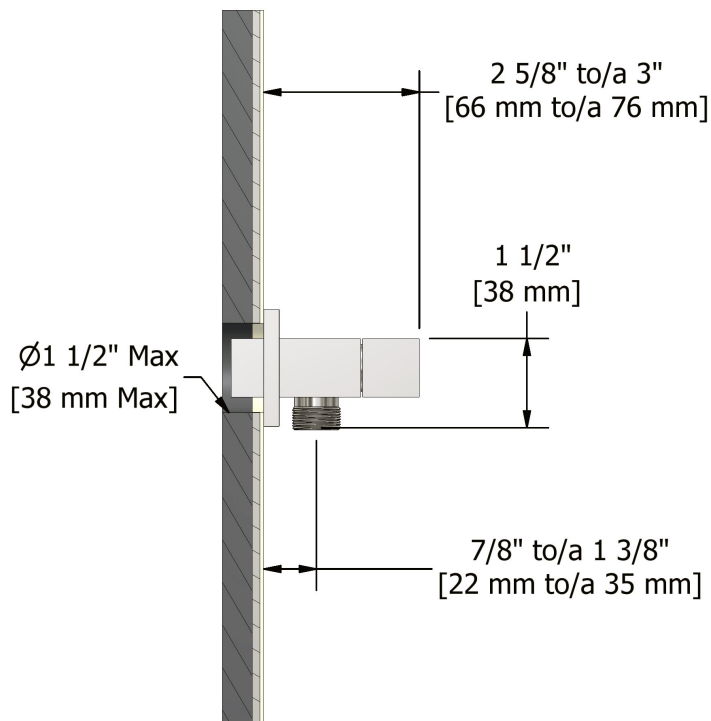

Certifications

- CSA B125.1
- ASME A112.18.1
- CMR248 Approval

cUPC®