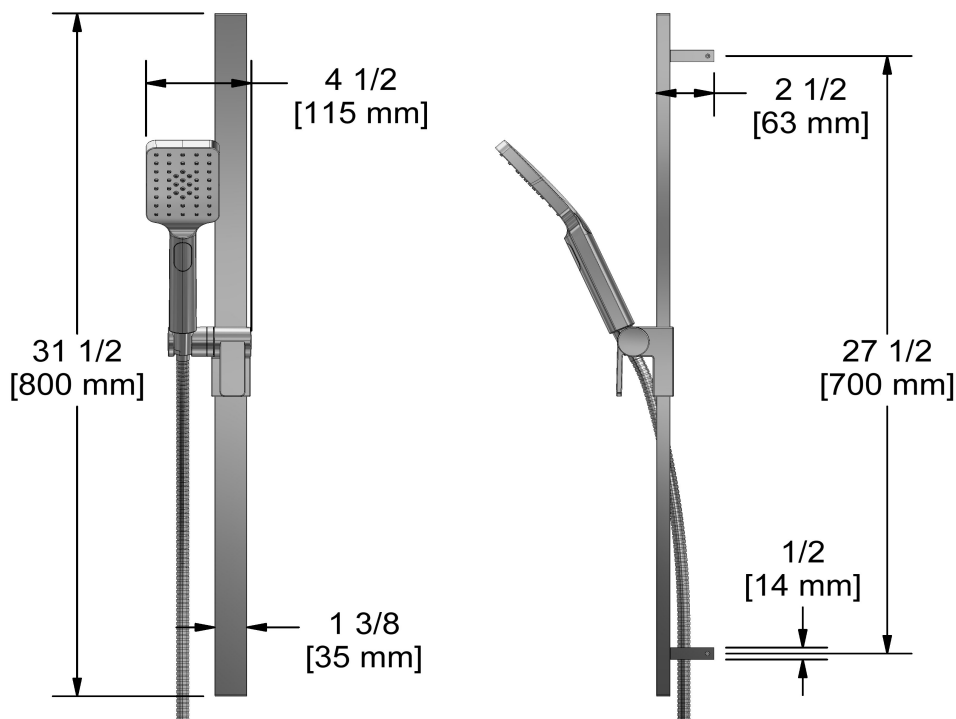

Certifications

- CSA B125.1
- ASME A112.18.1
- CMR248 Approval

Sizes, models and finishes may differ from those presented.

Warranty

This **Riobel Inc.** product you have purchased carries a Limited Lifetime Warranty on the chrome, PVD finish, blacks and all working parts and is guaranteed from the initial purchase date against all manufacturing defects. All other finishes, including plastic components, are guaranteed for one year. All electric and/or electronic parts are covered by a 5-year limited warranty.

Customer Service

Ontario, West Canada : 888-287-5354 Quebec, Maritimes, United States : 866-473-8442