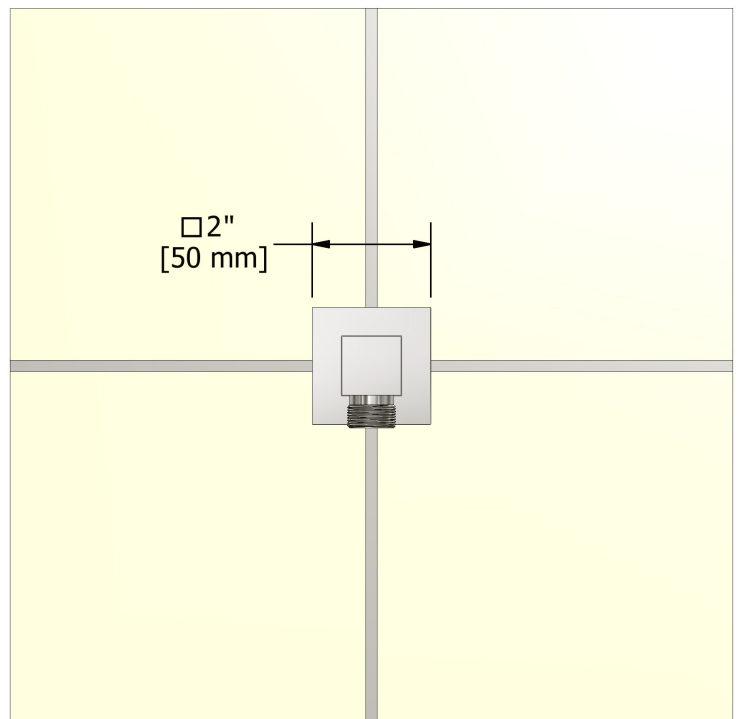

Certifications

- CSA B125.1
- ASME A112.18.1
- CMR248 Approval

cUPC®