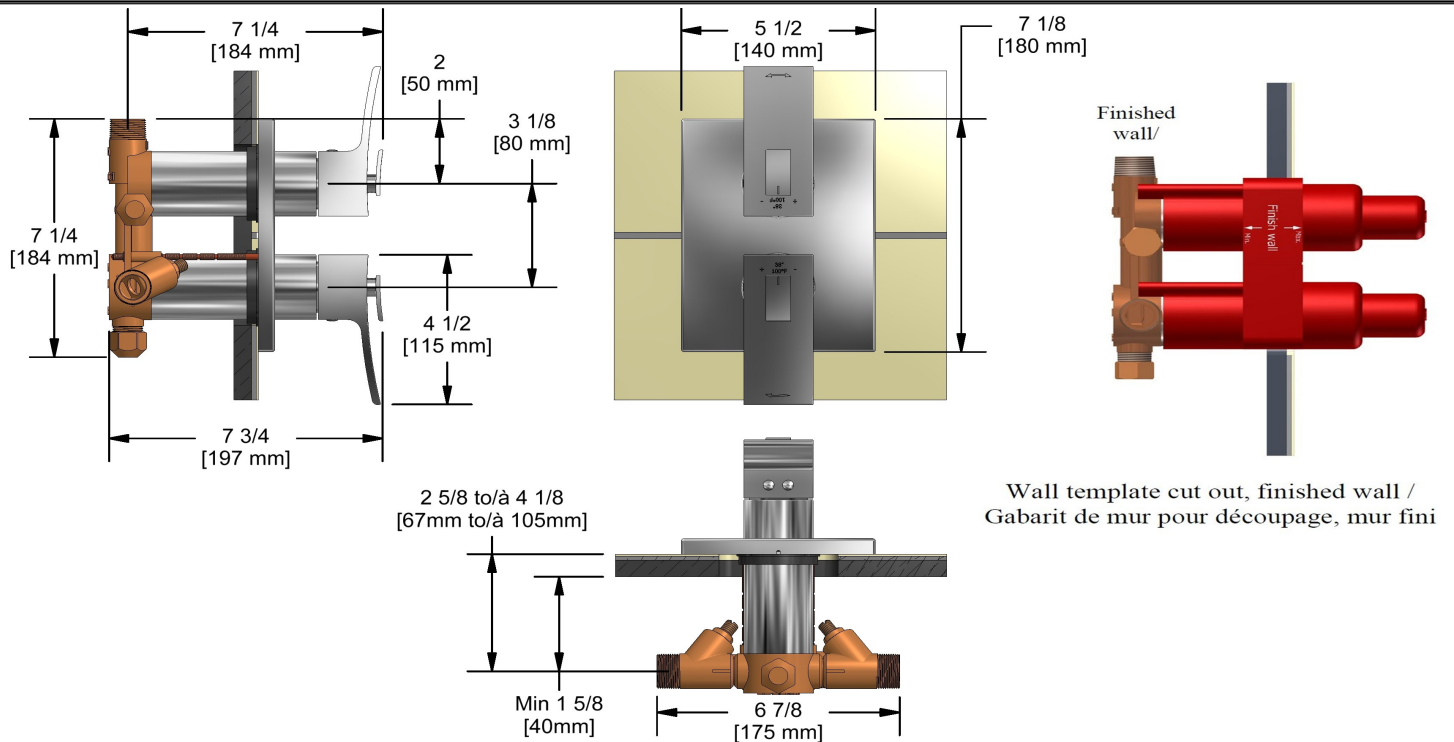

Certifications

- CSA B125.1
- ASME A112.18.1
- ASSE 1016
- CMR248 Approval
- ADA