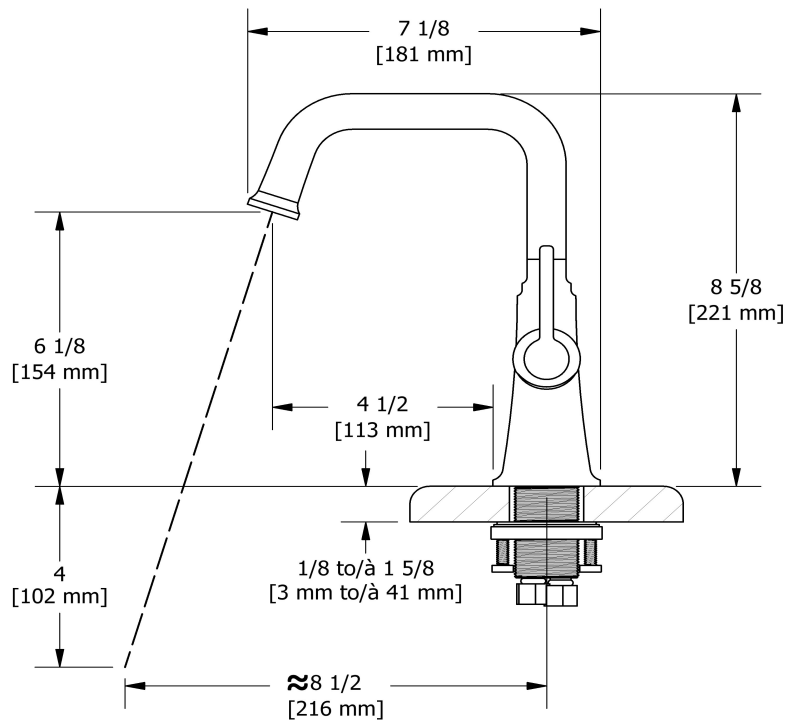

Certifications

- CSA B125.1
- NSF/ANSI standard 61 and 372
- ASME A112.18.1
- ADA

Sizes, models and finishes may differ from those presented.

Warranty

This **Riobel Inc.** product you have purchased carries a Limited Lifetime Warranty on the chrome, PVD finish, blacks and all working parts and is guaranteed from the initial purchase date against all manufacturing defects. All other finishes, including plastic components, are guaranteed for one year. All electric and/or electronic parts are covered by a 5-year limited warranty.

Customer Service

Ontario, West Canada : 888-287-5354 Quebec, Maritimes, United States : 866-473-8442