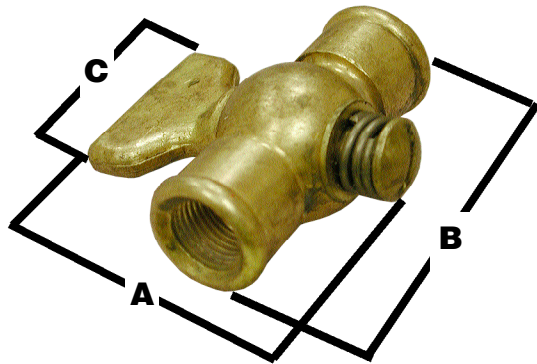

SPECIFICATION SUBMITTAL SHEET

j o n e s s t e p h e n s c o r p o r a t i o n

SATIN BRASS AIR COCKS

FEMALE X FEMALE TEE HANDLE ROUND SHOULDER

PART NO.(S):
A11-016, A11-006

features and benefits:

This product and others like it can be found in the Jones Stephens catalog. Call today to order your catalog or download it from our website: www.plumbest.com

PART NO.	DESCRIPTION	A	B	C	D
<input type="checkbox"/> A11-016	1/8" x 1/8"	1 1/2"	1 9/16"	7/8"	
<input type="checkbox"/> A11-006	1/4" x 1/4"	1 1/2"	1 9/16"	7/8"	

jones stephens corporation
3249 moody parkway • moody, alabama 35004
toll free phone: 1-800-355-6637 • toll free fax: 1-800-462-6991
www.plumbest.com