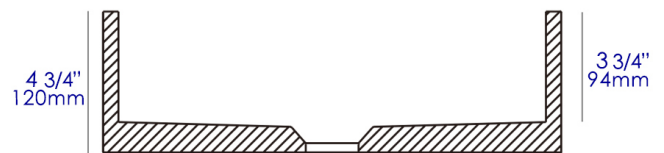

15 1/4"
390mm

15 1/4"
390mm

Note: All product dimensions are approximate and should be verified on site prior to installation.
Visit www.ALFIbrand.com for more information.