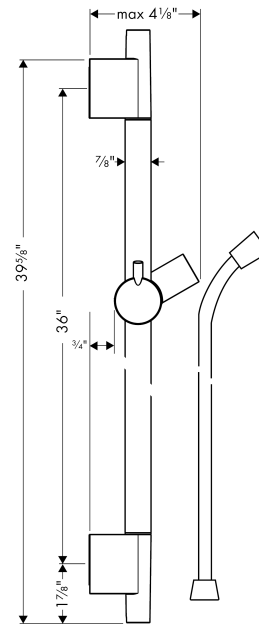

Unica

Wallbar S, 36"

Finishes : **brushed bronze** Part no. : **28631140**

Description

Features

- Consists of: Wallbar, Handshower hose, Slider
- Angle-adjustable holder pivots left and right, slides easily and locks in place
- ACS 20 ACC NY 126, valide jusqu'au 04.06.2025
- MASS/Massachusetts

Compliance

Product image

Scale drawing

Unica
 Wallbar S, 36"
 Finishes : brushed bronze Part no. : 28631140

Installation example