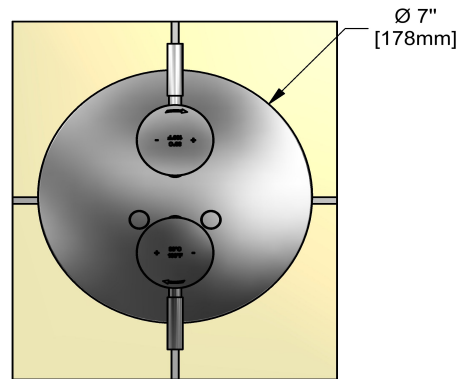

Service à la clientèle

Ontario, Ouest Canadien : 888-287-5354 Québec, Maritimes, États-Unis : 866-473-8442

4-way Type T/P 3/4" coaxial complete valve
SYTM83

Specifications

Descriptions

- Service valves
- 2 different temperatures
- 2 integrated volume controls
- 2 thermo/pressure balance coaxial cartridges with check valves
- 4 outlets: two 1/2" outlets male NPT and two 3/4" outlets male NPT or 1/2" female NPT
- 3/4" inlet male NPT, dedicated main water supply required

Available colors

- C : Chrome
- BN : Brushed Nickel (PVD)

Available flows

- Type TP - For use with shower heads rated at 7L/min (1.8 gpm) or higher
- 76 L/min, 20 gpm (US) 60psi

Certifications

- CSA B125.1
- ASME A112.18.1
- ASSE 1016
- CMR248 Approval
- ADA