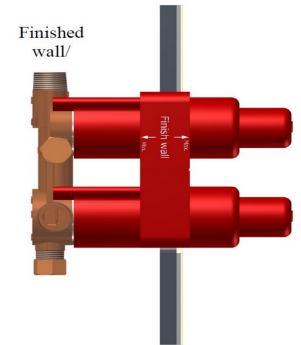

Valve complète 4 voies coaxiale Type T/P 3/4"
SYTM83

Spécifications

Descriptions

- Valves de service
- 2 températures différentes
- 2 contrôles de volume intégrés
- 2 cartouches coaxiales Type T/P avec clapets anti-retour
- Quatre sorties d'eau : 2 sorties 1/2" mâles NPT et 2 sorties 3/4" mâles NPT ou 1/2" femelles NPT
- Entrée d'eau 3/4" mâle NPT, alimentation directe requise

Service à la clientèle

Ontario, Ouest Canadien : 888-287-5354 Québec, Maritimes, États-Unis : 866-473-8442

4-way Type T/P 3/4" coaxial complete valve
SYTM83

Specifications

Descriptions

- Service valves
- 2 different temperatures
- 2 integrated volume controls
- 2 thermo/pressure balance coaxial cartridges with check valves
- 4 outlets: two 1/2" outlets male NPT and two 3/4" outlets male NPT or 1/2" female NPT
- 3/4" inlet male NPT, dedicated main water supply required

Available colors

- C : Chrome
- BN : Brushed Nickel (PVD)

Available flows

- Type TP - For use with shower heads rated at 7L/min (1.8 gpm) or higher
- 76 L/min, 20 gpm (US) 60psi

Certifications

- CSA B125.1
- ASME A112.18.1
- ASSE 1016
- CMR248 Approval
- ADA

Wall template cut out, finished wall /
 Gabarit de mur pour découpage, mur fini

Sizes, models and finishes may differ from those presented.

Warranty

This Riobel Inc. product you have purchased carries a Limited Lifetime Warranty on the chrome, PVD finish, blacks and all working parts and is guaranteed from the initial purchase date against all manufacturing defects. All other finishes, including plastic components, are guaranteed for one year. All electric and/or electronic parts are covered by a 5-year limited warranty.