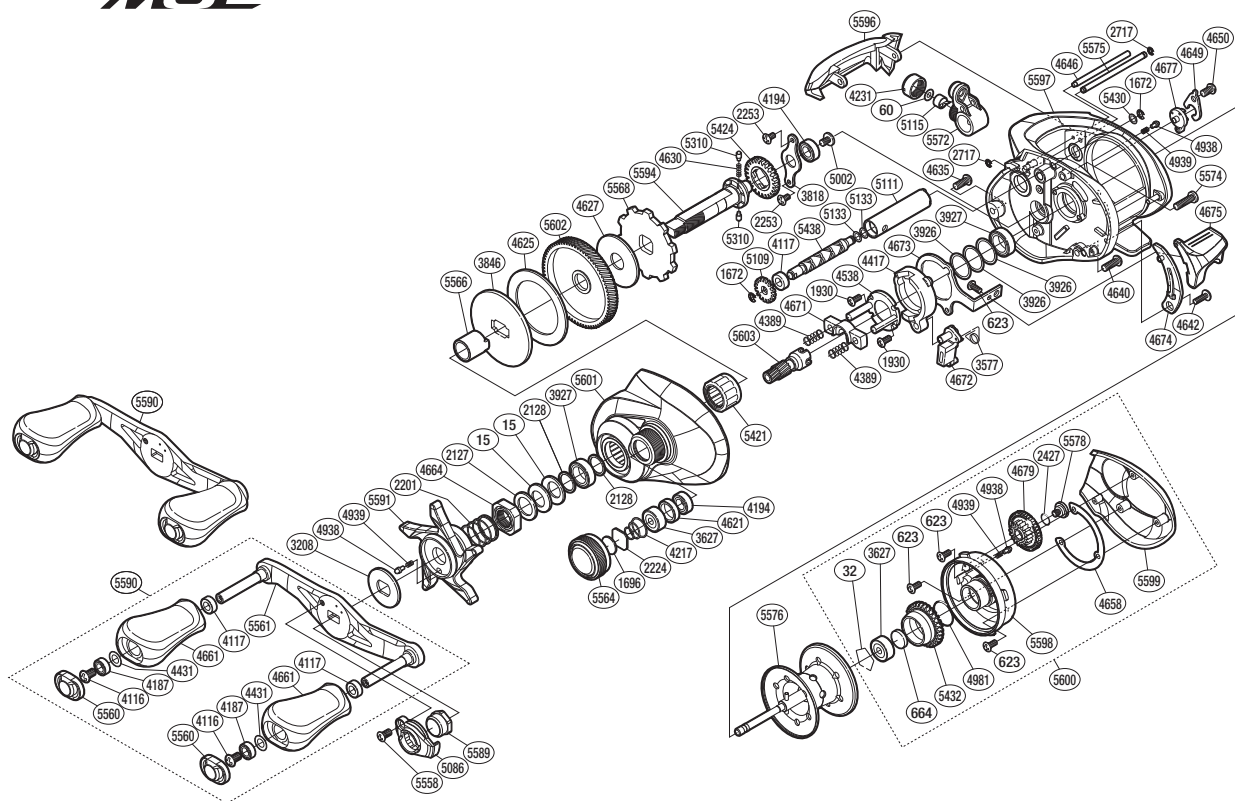

SHIMANO

CHRONARCH
MGL

SA-RB

CH MGL-151HG

Please note that the number of adjusting washers may not be the same as shown in the exploded views.
(51RH29C151X) (Adjustment will vary with each individual product.)

Part No.	Description	Part No.	Description	Part No.	Description
BNT0015	Drag Spring Washer	BNT4538	Clutch Cam Retainer	BNT5421	Roller Clutch Bearing
BNT0032	Bearing Retainer	BNT4621	Bearing Spacer	BNT5424	Idle Gear
BNT0060	Spacer	BNT4625	Drag Washer	BNT5430	Washer
BNT0623	Screw	BNT4627	Drag Washer	BNT5432	Brake Pipe Gear
BNT0664	Spacer B	BNT4630	Idle Gear Spring	BNT5438	Worm Shaft
BNT1672	E Lock	BNT4635	Screw	BNT5558	Screw
BNT1696	Cast Control Spacer	BNT4640	Screw	BNT5560	Handle Knob Seal
BNT1930	Screw	BNT4642	Screw	BNT5561	Handle Shank Assembly
BNT2127	Star Drag Spacer	BNT4646	Stabilizer Bar	BNT5564	Cast Control Cap
BNT2128	Bearing Washer	BNT4649	Cam Lever Retainer	BNT5566	Roller Clutch Inner Tube
BNT2201	Star Drag Spring	BNT4650	Screw	BNT5568	Anti-Reverse Ratchet
BNT2224	Spool Tension Spacer	BNT4658	Washer	BNT5572	Line Guide
BNT2253	Screw	BNT4661	Handle Knob	BNT5574	Screw
BNT2427	O Ring	BNT4664	Star Drag Nut	BNT5575	Line Guard
BNT2717	E Lock	BNT4671	Yoke	BNT5576	Spool Assembly
BNT3208	Star Drag Click Plate	BNT4672	Clutch Pawl	BNT5578	Screw
BNT3577	Clutch Pawl Spring	BNT4673	Clutch Plate	BNT5589	Handle Nut
BNT3627	Ball Bearing	BNT4674	Clutch Bar Guide	BNT5590	Handle Assembly
BNT3818	Drive Shaft Retainer	BNT4675	Quick-Fire li Clutch Bar	BNT5591	Star Drag
BNT3846	Key Washer	BNT4677	Side Plate Cam Lever	BNT5594	Drive Shaft
BNT3926	Washer	BNT4679	Br Dial	BNT5596	Level Wind Protector
BNT3927	Ball Bearing	BNT4938	Click Pin	BNT5597	Frame
BNT4116	Screw	BNT4939	Click Spring	BNT5598	Brake Case
BNT4117	Bushing	BNT4981	O Ring	BNT5599	Right Side Plate
BNT4187	Ball Bearing	BNT5002	Screw	BNT5600	Right Side Plate Assembly
BNT4194	Ball Bearing	BNT5086	Handle Retainer	BNT5601	Left Side Plate
BNT4217	Spool Tension Spring	BNT5109	Idle Gear	BNT5602	Drive Gear
BNT4231	Pawl Cap	BNT5111	Level Wind Guard	BNT5603	Pinion Gear
BNT4389	Yoke Spring	BNT5115	Line Guide Pawl		
BNT4417	Clutch Cam	BNT5133	Washer		
BNT4431	Washer	BNT5310	Idle Gear Pin	BNT4692	B-100 Oil (accessory)