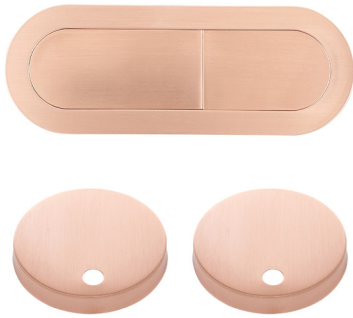

## Colored Hardware

SM-CH04BG

Swiss Madison®  
well made forever

### Features:

- ABS material
- Dual-flush push button

### Colors & Finishes:

- Black: SM-CH04B
- Rose Gold: SM-CH04BG
- Gold: SM-CH04G

### Included Parts:

- QQ Feet: SM-QQF06
- Flush Button: SM-TPT16