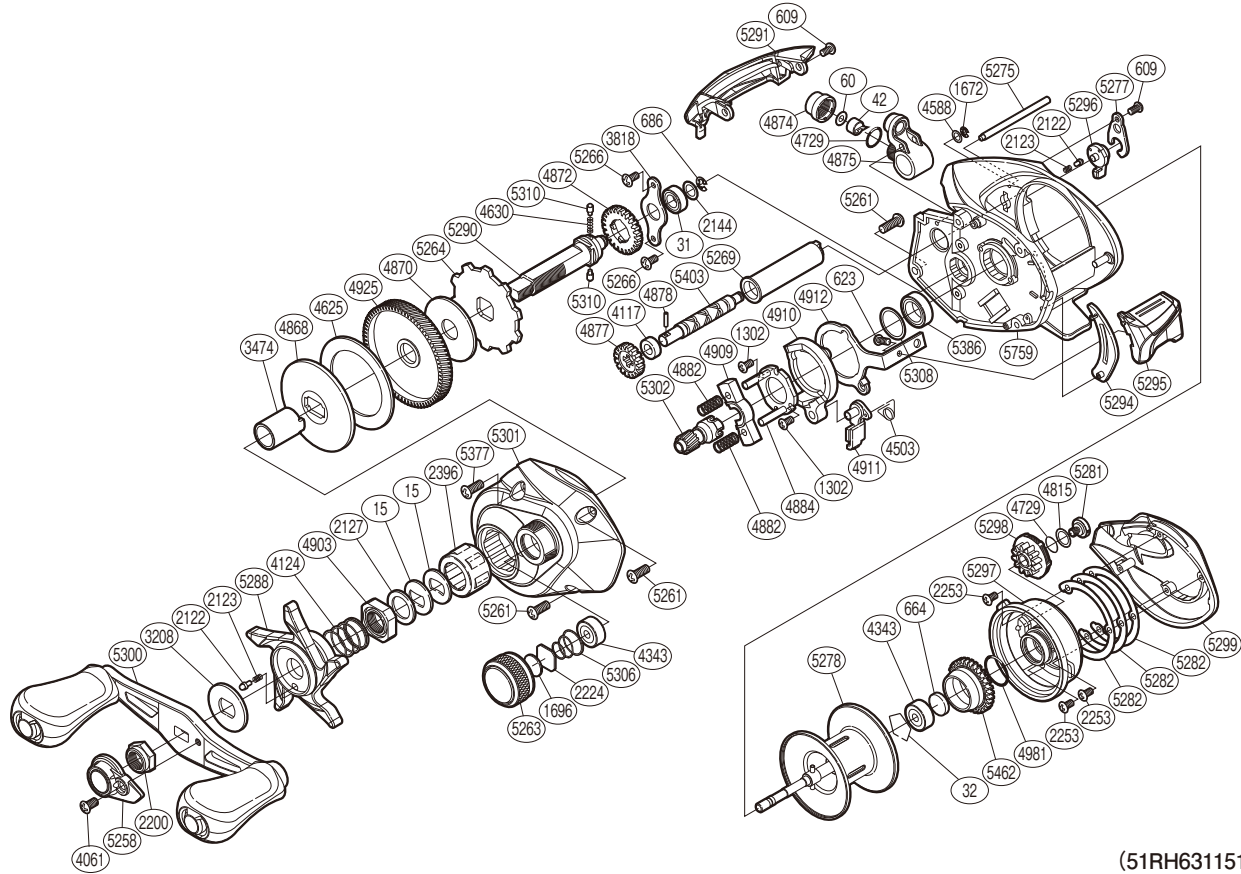

SHIMANO

CASITAS

CASITAS-151HG

(51RH631151U)

#	Part No.	Description	#	Part No.	Description	#	Part No.	Description
15	10D60	Drag Spring Washer	4588	10FJZ	Washer	5277	10BGR	Cam Lever Retainer
31	105BL	Ball Bearing	4625	106XT	Drag Washer	5278	10TQQ	Spool Assembly
32	10GEW	Bearing Retainer	4630	10JDX	Idle Gear Spring	5281	10A6L	Screw
42	10FFZ	Line Guide Pawl	4729	108WQ	O Ring	5282	108F0	Washer
60	10CFW	Spacer	4815	10GFB	Washer	5288	10R0J	Star Drag
609	10MT3	Screw	4868	10D3H	Key Washer	5290	105CH	Drive Shaft
623	103C0	Screw	4870	10CHF	Drag Washer	5291	10FWK	Level Wind Protector
664	1057S	Spacer B	4872	10J47	Idle Gear	5294	10976	Clutch Bar Guide
686	105NK	E Lock	4874	10FJB	Pawl Cap	5295	10CDS	Clutch Lever
1302	103N8	Clutch Cam Screw	4875	10NVQ	Line Guide	5296	10BAZ	Side Plate Cam Lever
1672	105NC	E Lock	4877	10FNV	Idle Gear	5297	10TWT	Brake Case
1696	10896	Cast Control Spacer	4878	10AEZ	Worm Shaft Pin	5298	10B1Y	Brake Dial
2122	10BT0	Click Pin	4882	10487	Yoke Spring	5299	10D14	Right Side Plate
2123	10BT2	Click Spring	4884	10F3X	Clutch Cam Retainer	5300	10TQZ	Handle Assembly
2127	10J1N	Star Drag Spacer	4903	10A3U	Star Drag Nut	5301	10GP4	Left Side Plate
2144	10C47	Washer	4909	1046W	Yoke	5302	10CSD	Pinion Gear
2200	10FSN	Handle Nut	4910	10K0P	Clutch Cam	5306	10TMT	Spool Tension Spring
2224	1085F	Spool Tension Spacer	4911	10MQM	Clutch Pawl	5308	10190	Washer
2253	103N4	Screw	4912	10QGJ	Clutch Plate	5310	10HJG	Idle Gear Pin
2396	10F5C	Roller Clutch Bearing	4925	10CME	Drive Gear	5377	10LSZ	Screw
3208	10J22	Star Drag Click Plate	4981	10LA8	O Ring	5386	10EX6	Ball Bearing
3474	10MAY	Roller Clutch Inner Tube	5258	10Q5U	Handle Nut Plate	5403	10TPN	Worm Shaft
3818	109T0	Drive Shaft Retainer	5261	103DB	Screw	5462	101Z6	Brake Ring Gear
4061	103ED	Screw	5263	10KDS	Cast Control Cap	5759	100DD	Frame Assembly
4117	10PXY	Bushing	5264	10D73	Anti-Reverse Ratchet			
4124	10A70	Star Drag Spring	5266	10R1R	Screw	4692	10LQ0	B-100 Oil (accessory)
4343	105C3	Ball Bearing	5269	10NFX	Level Wind Guard			
4503	104CQ	Clutch Pawl Spring	5275	10QSH	Stabilizer Bar			