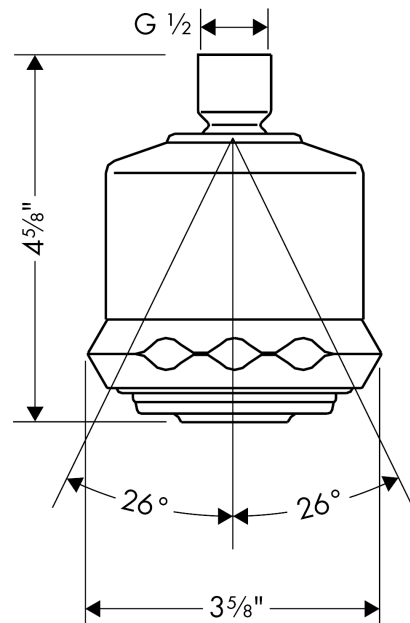

Clubmaster
Showerhead 3-Jet, 2.5 GPM
 Finishes : **chrome** Part no. : **28496001**

Description

Features

- Spray modes: Full, Pulsating Massage, Soft spray
- 72 no-clog spray channels
- Flow: 2.5 GPM (9.5 L/Min)
- MASS/Massachusetts
- DOE/FTC
- TECQ/Texas Registered

Technology

Compliance

Product image

Scale drawing

Clubmaster
Showerhead 3-Jet, 2.5 GPM
Finishes : **chrome** Part no. : **28496001**

Exploded drawing

Year of production: >03/90

Clubmaster
Showerhead 3-Jet, 2.5 GPM
 Finishes : **chrome** Part no. : **28496001**